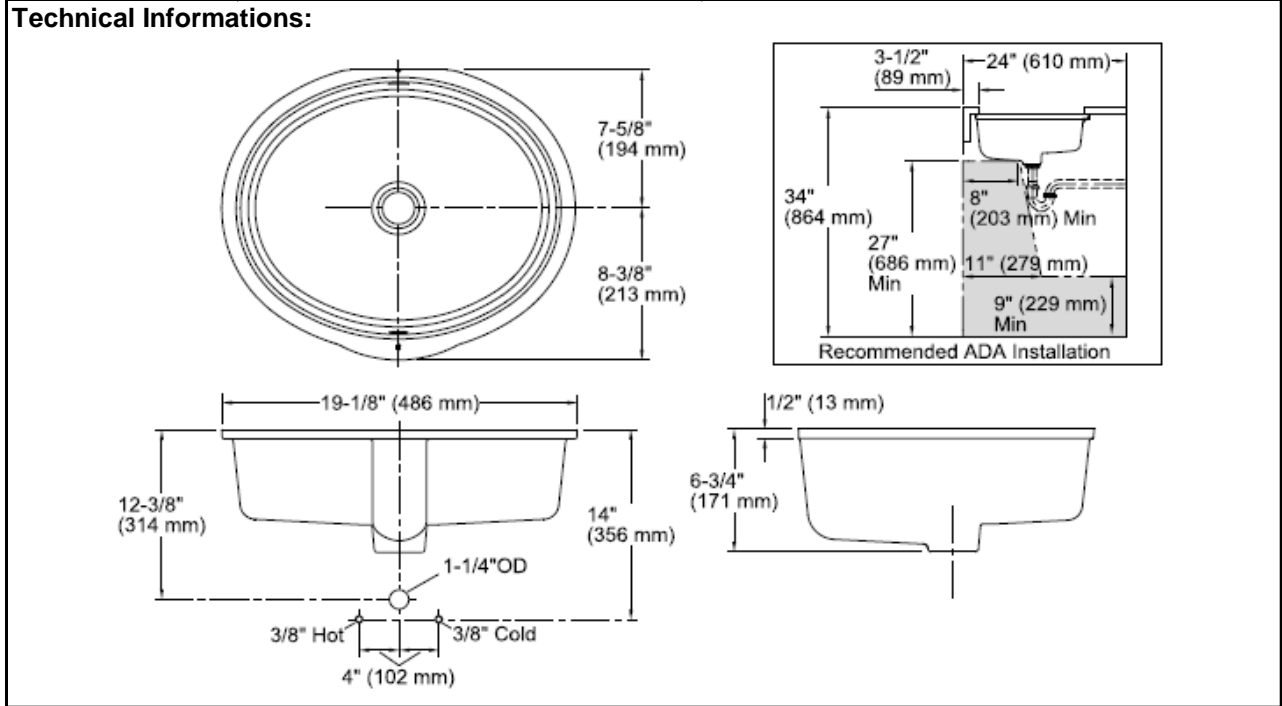

SPECIFICATION SHEET - fixtures

BRAND:	KOHLER®	Product Photo: 
ORIGIN:	USA / China	
SERIES:	UNDERCOUNTER LAVATORIES	
PRODUCT DESCRIPTION:	VERTICYL Oval Undercounter Lavatory	
MODEL No.	K2881T-0	
FINISH/COLOUR:	White	
DIMENSIONS:	Outer:486 X 407mm	
OPTIONAL MATCHING PARTS:		