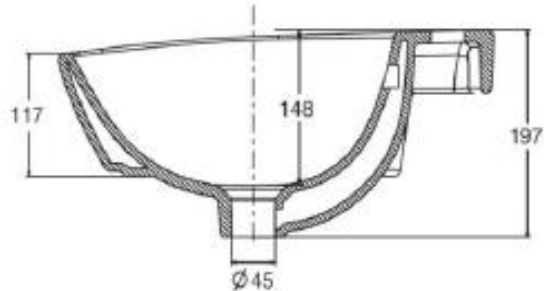

SPECIFICATION SHEET - fixtures

BRAND:	KOHLER®	Product Photo:
ORIGIN:	USA / China	
SERIES:	KARESS	
PRODUCT DESCRIPTION:	Oval Semi-Recessed Lavatory with 1 tap hole	
MODEL No.	K2772T-1-0	
FINISH/COLOUR:	White	
DIMENSIONS:	615 x 442 x 197mm	
OPTIONAL MATCHING PARTS:		

Technical Informations:

REMINDER:	Pipe flushing must be done before faucets are installed. Failure to do so voids the warranty.
	Do not use cleaners containing abrasive cleansers, ammonia, bleach, acids, waxes, alcohol, solvents or other products not recommended for chrome.
	All information is for reference only, installation shall always be based on the actual product delivered.