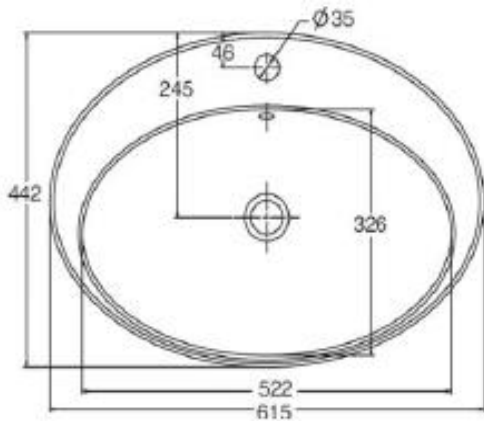

SPECIFICATION SHEET - fixtures

BRAND:	KOHLER®	Product Photo:
ORIGIN:	USA / China	
SERIES:	KARESS	
PRODUCT DESCRIPTION:	Oval Semi-Recessed Lavatory with 1 tap hole	
MODEL No.	K2772T-1-0	
FINISH/COLOUR:	White	
DIMENSIONS:	615 x 442 x 197mm	
OPTIONAL MATCHING PARTS:		

Technical Informations:

REMINDER:	Pipe flushing must be done before faucets are installed. Failure to do so voids the warranty.
	Do not use cleaners containing abrasive cleansers, ammonia, bleach, acids, waxes, alcohol, solvents or other products not recommended for chrome.
	All information is for reference only, installation shall always be based on the actual product delivered.