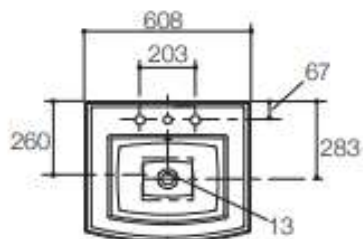

Brand : KOHLER
 Name : ARCHER, Pedestal lavatory
 Item Code : K2358T-8-0

Designer :
 Color / Finish: White
 Dimensions : 608x519x889mm

- Product info:
- Pedestal lavatory
 - 3 tap holes

K-2359T-8

K-2359T-1