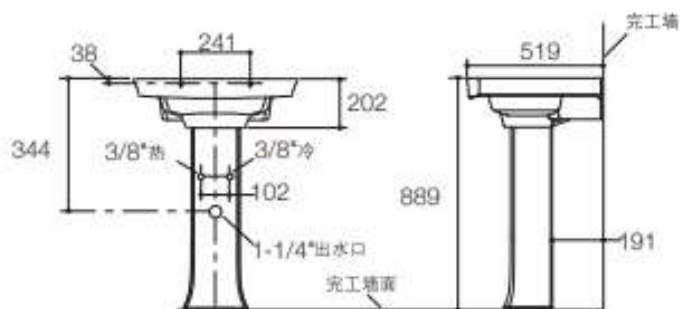

Brand : KOHLER
 Name : ARCHER, Pedestal lavatory
 Item Code : K2358T-8-0

Designer :
 Color / Finish: White
 Dimensions : 608x519x889mm

- Product info:
- Pedestal lavatory
 - 3 tap holes

K-2359T-8

K-2359T-1