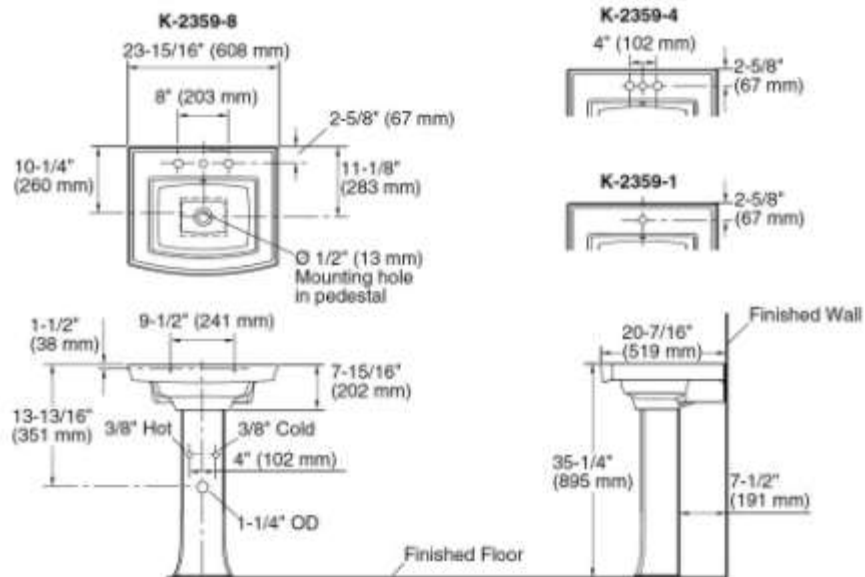

Brand : KOHLER
 Name : Lavatory basin
 Item Code : K2358T-1-0

Designer :
 Color / Finish: White
 Dimensions :

Product info:
 • Lavatory basin

Flushing of pipe must be done before fittings are installed. Failure to do so voids the warranty.