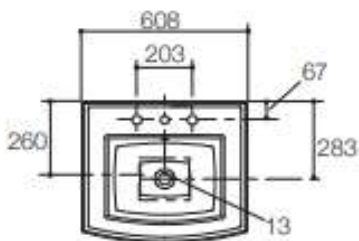

Brand : KOHLER
 Name : ARCHER, Pedestal
 Item Code : K2357T-0

Designer :
 Color / Finish: White
 Dimensions :

Product info:
 • Pedestal

K-2359T-8

K-2359T-1

Flushing of pipe must be done before fittings are installed. Failure to do so voids the warranty.