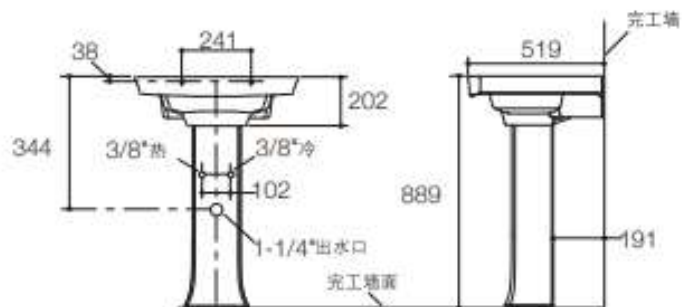

Brand : KOHLER
 Name : ARCHER, Pedestal
 Item Code : K2357T-0

Designer :
 Color / Finish: White
 Dimensions :

Product info:
 • Pedestal

K-2359T-8

K-2359T-1

Flushing of pipe must be done before fittings are installed. Failure to do so voids the warranty.