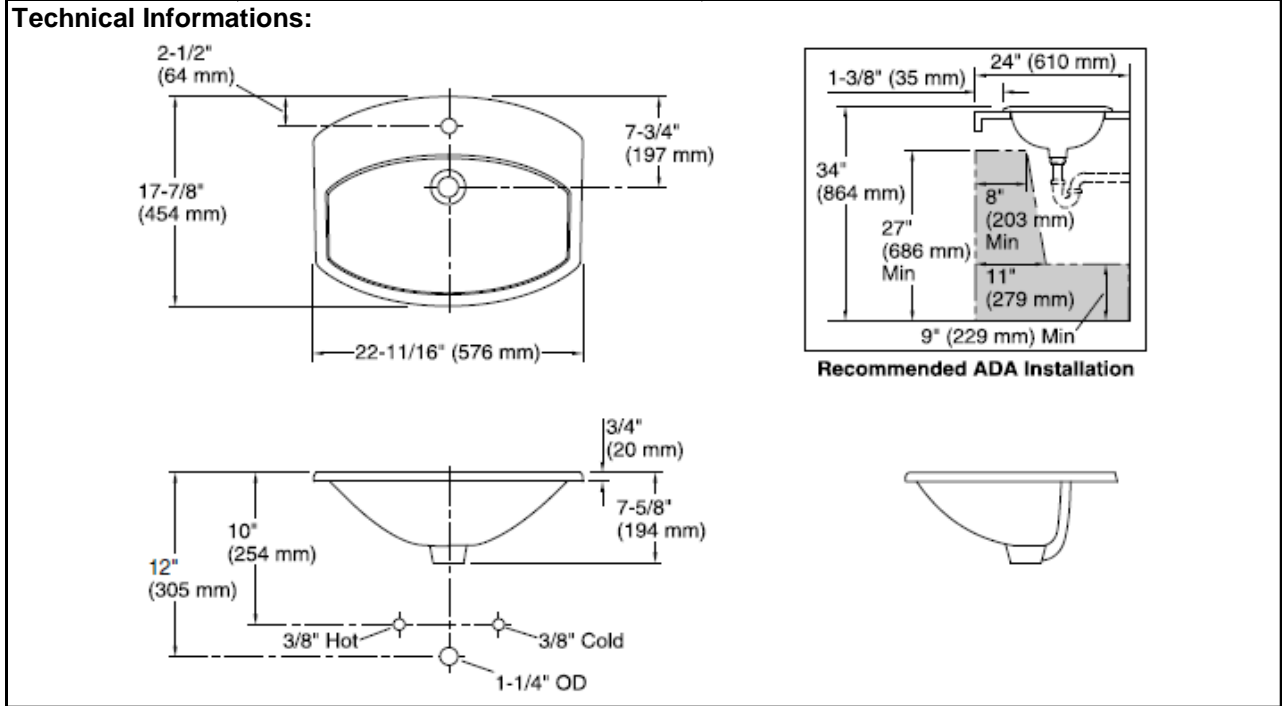

SPECIFICATION SHEET - fixtures

BRAND:	KOHLER®
ORIGIN:	USA / China
SERIES:	CIMARRON
PRODUCT DESCRIPTION:	Self-rimming lavatory with 1 tap hole
MODEL No.	K2351T-1-0
FINISH/COLOUR:	White
DIMENSIONS:	454mm x 576mm x 194mm
OPTIONAL MATCHING PARTS:	