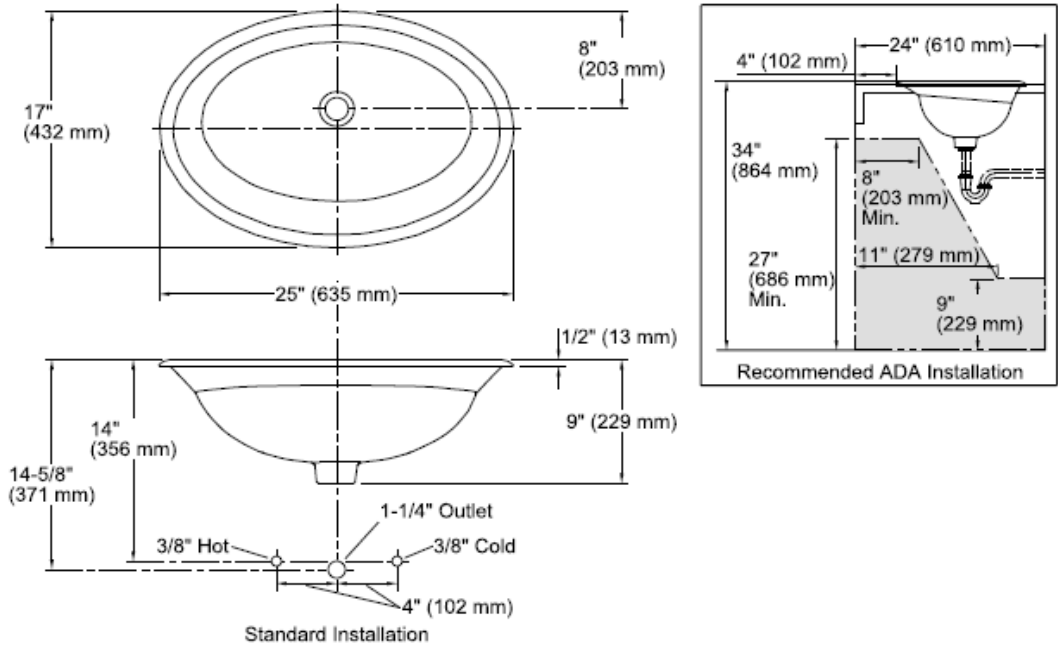

REMINDER:	Pipe flushing must be done before faucets are installed. Failure to do so voids the warranty.
	Do not use cleaners containing abrasive cleansers, ammonia, bleach, acids, waxes, alcohol, solvents or other products not recommended for chrome.
	All information is for reference only, installation shall always be based on the actual product delivered.