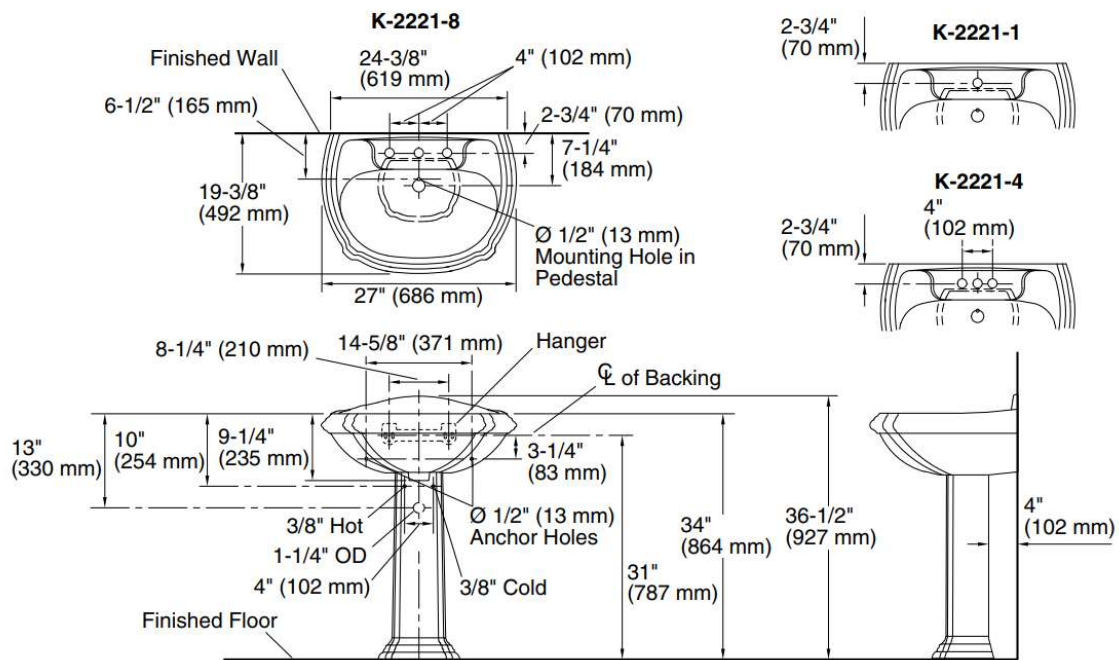

Brand : KOHLER,  
Name : PORTRAIT lavatory with pedestal  
Item Code : K2222T-8-0 – lavatory  
K2223T-0 - pedestal

Designer :

Color / Finish: White  
Dimensions : Overall (LxWxH in cm)  
69.2 x 49.1 x 93.2cm

**Product info:**

- Vitreous China
- Installation type: wall hung
- 3 tap holes
- With overflow drain

Flushing of pipe must be done before fittings are installed. Failure to do so voids the warranty.

Follow cleaning instructions and avoid using any harmful chemicals.