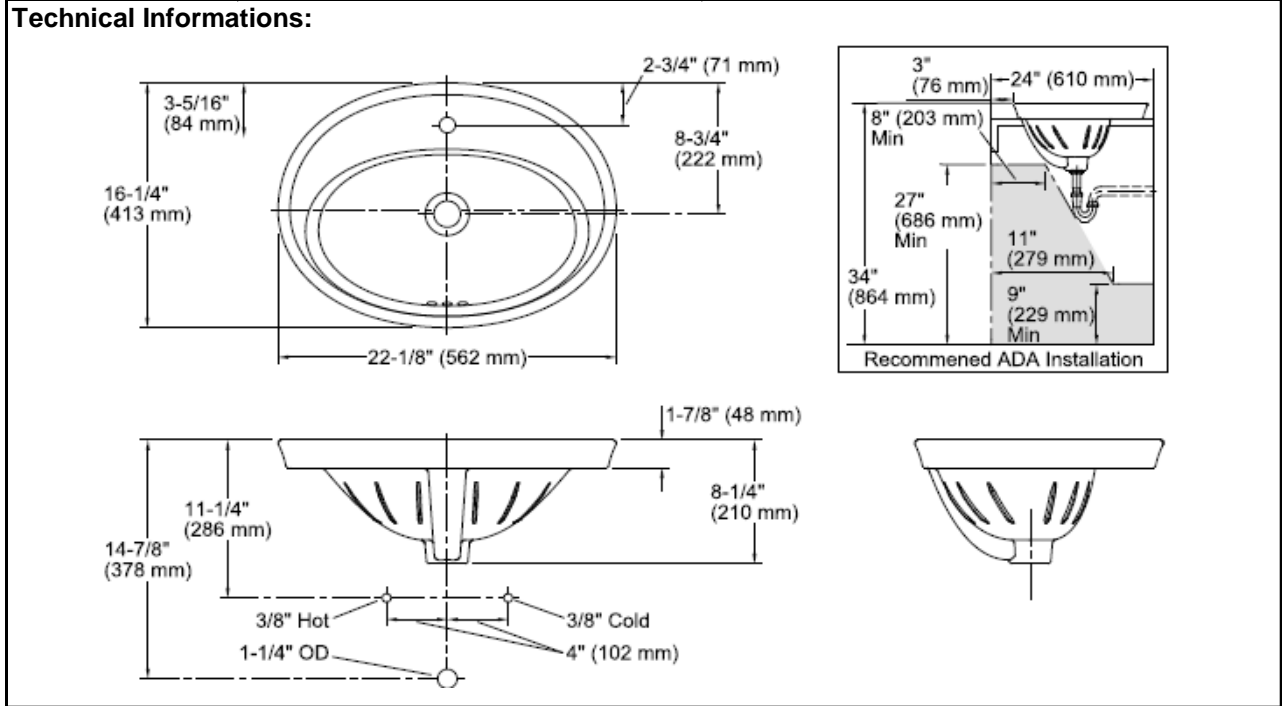

SPECIFICATION SHEET - fixtures

BRAND:	KOHLER®	Product Photo: 
ORIGIN:	USA / China	
SERIES:	SERIF	
PRODUCT DESCRIPTION:	Oval Self-Rimming Lavatory with 1 tap hole	
MODEL No.	K2075T-1-0	
FINISH/COLOUR:	White	
DIMENSIONS:	413mm x 562mm x 210mm	
OPTIONAL MATCHING PARTS:		