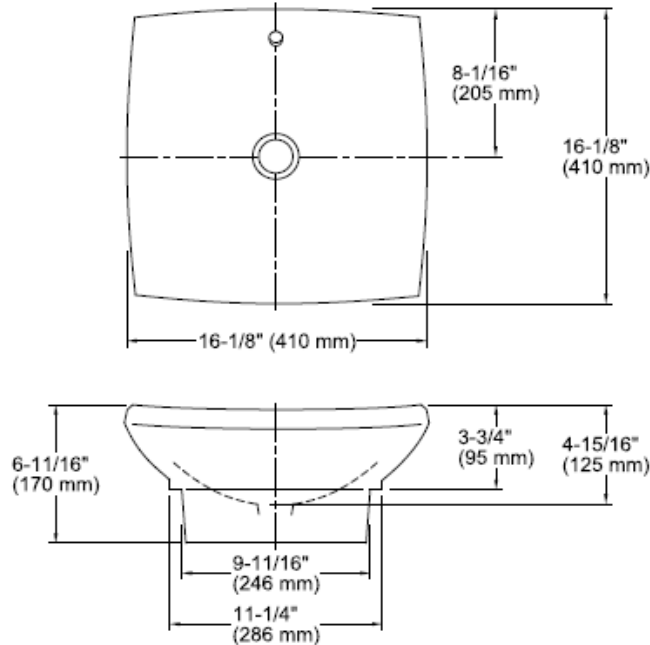

SPECIFICATION SHEET - fixtures

BRAND:	KOHLER®	Product Photo:
ORIGIN:	USA / China	
SERIES:	VESSEL LAVATORIES	
PRODUCT DESCRIPTION:	ESCALE Vessel Type Lavatory with overflow	
MODEL No.	K19047T-0	
FINISH/COLOUR:	White	
DIMENSIONS:	404 x 404mm	
OPTIONAL MATCHING PARTS:		

Technical Informations:

REMINDER:	Pipe flushing must be done before faucets are installed. Failure to do so voids the warranty.
	Do not use cleaners containing abrasive cleansers, ammonia, bleach, acids, waxes, alcohol, solvents or other products not recommended for chrome.
	All information is for reference only, installation shall always be based on the actual product delivered.