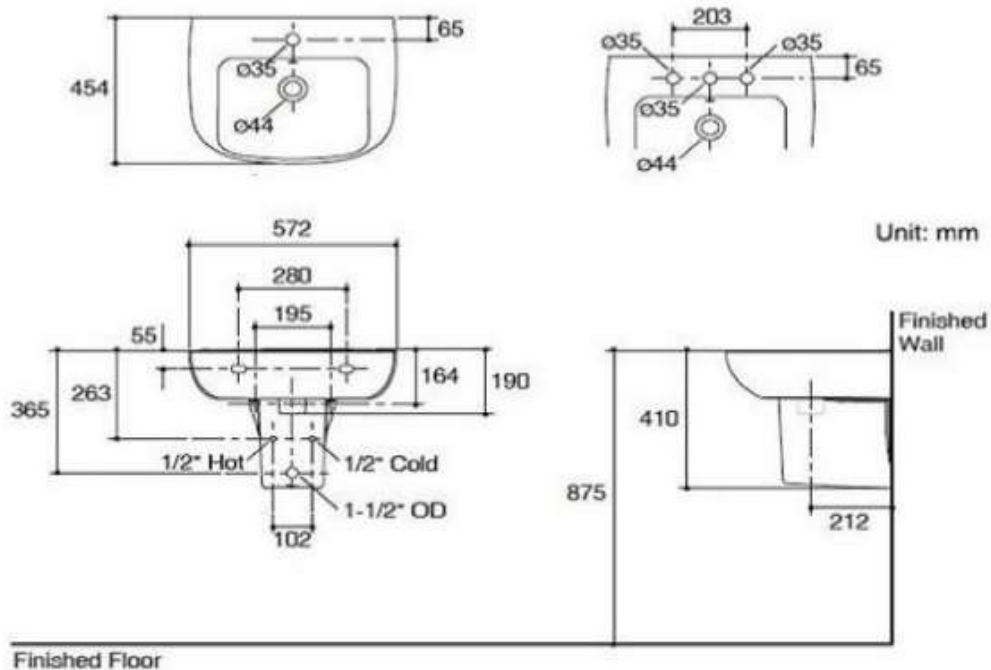

Brand : KOHLER,
Name : REACH Semi-pedestal lavatory
Item Code : K18564X-1-0 – lavatory
K18566X-0 - pedestal

Designer :

Color / Finish: White
Dimensions : Overall (LxWxH in cm)
61 x 50.2 x 86.8cm

Product info:

- Vitreous China
- Installation type: Wall mount
- 1 tap hole
- With overflow drain

Flushing of pipe must be done before fittings are installed. Failure to do so voids the warranty.

Follow cleaning instructions and avoid using any harmful chemicals.