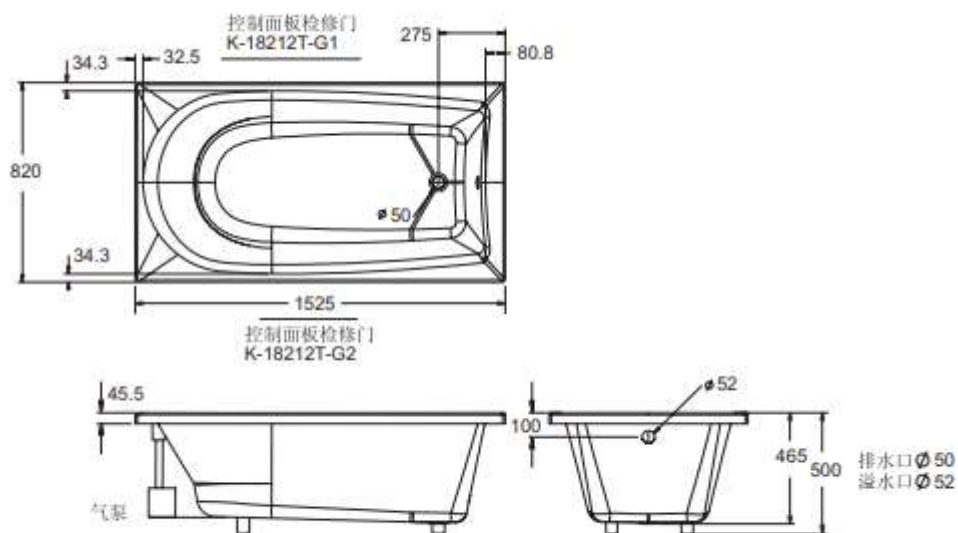

Brand : KOHLER
 Name : ODEON, Bath tub
 Item Code : K18212T-G1-0
 Designer :
 Color / Finish: White
 Dimensions : 1525x500x820mm

Product info:

- left drain hole
- integrated heater
- variable-speed pump & electronic switch