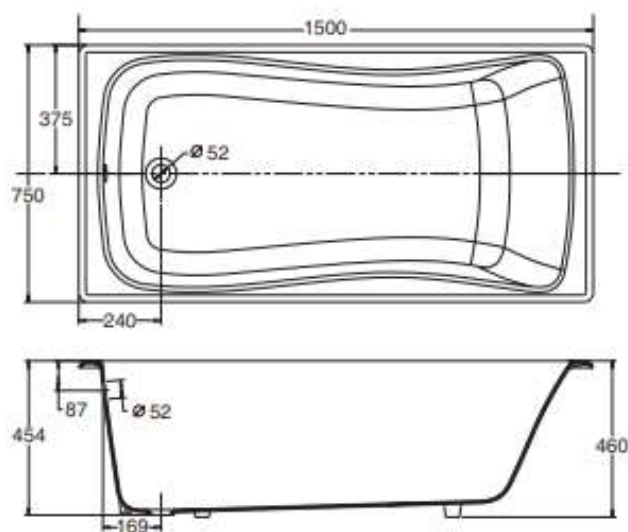

Brand : KOHLER
Name : BLISS, Bath tub
Item Code : K17270T-GR-0
Designer :
Color / Finish: White
Dimensions : 1500 x 750 x 460mm

Product info:

- Medium size to meet most family needs
- Spacious bottom design provides more comfortable bathing experience
- Flat bottom facilitates showering
- Optional grip rail can be purchased for 17270T-GR-