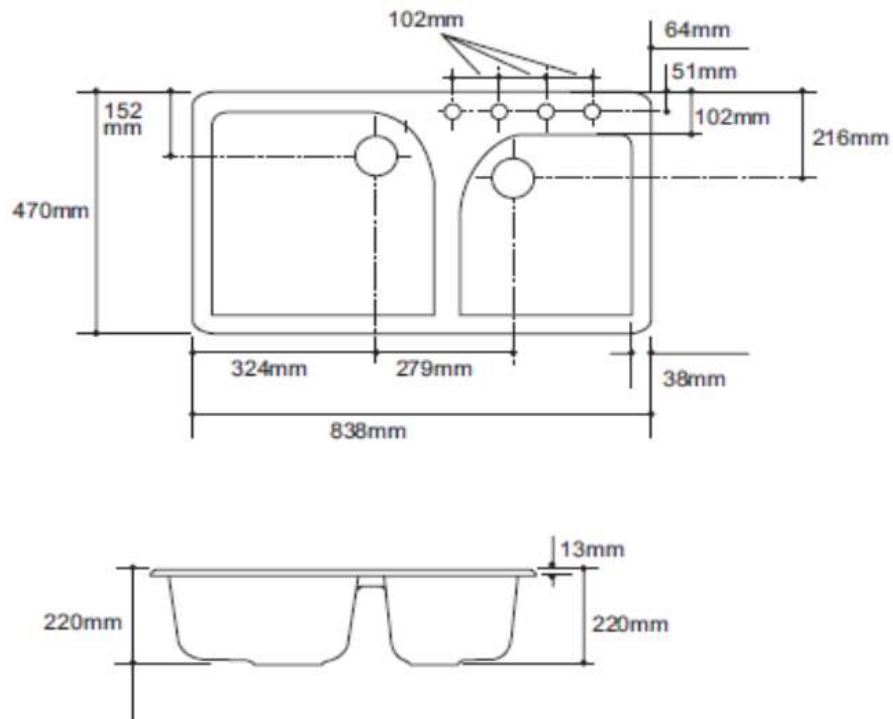

Brand : KOHLER,
 Name : EXECUTIVE CHEF Large/small self rimming kitchen sink
 Item Code : K17251T-4S-0
 Designer :
 Color / Finish: White
 Dimensions : Overall (LxWxH in cm)
 83.8 x 47 x 22cm

Product info:

- Material: Cast iron
- Installation: Self-rimming
- Strainer and s-trap are included
- 4 tap holes

Flushing of pipe must be done before fittings are installed. Failure to do so voids the warranty.

Follow cleaning instructions and avoid using any harmful chemicals.