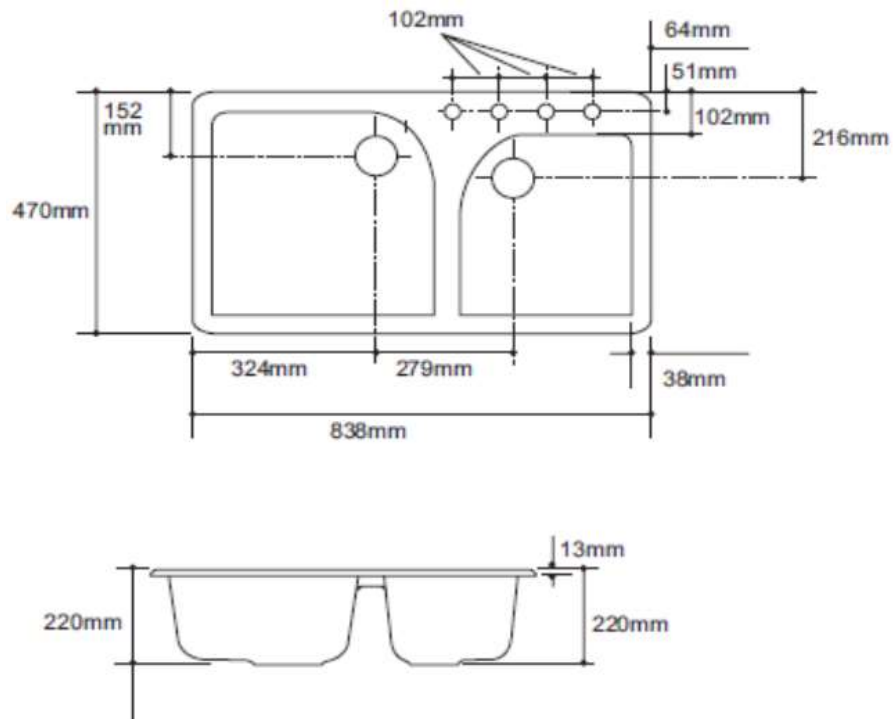

Brand : KOHLER,
 Name : EXECUTIVE CHEF Large/small self rimming kitchen sink
 Item Code : K17251T-1S-0
 Designer :
 Color / Finish: White
 Dimensions : Overall (LxWxH in cm)
 83.8 x 47 x 22cm

Product info:

- Material: Cast iron
- Installation: Self-rimming
- Strainer and s-trap are included

Flushing of pipe must be done before fittings are installed. Failure to do so voids the warranty.

Follow cleaning instructions and avoid using any harmful chemicals.