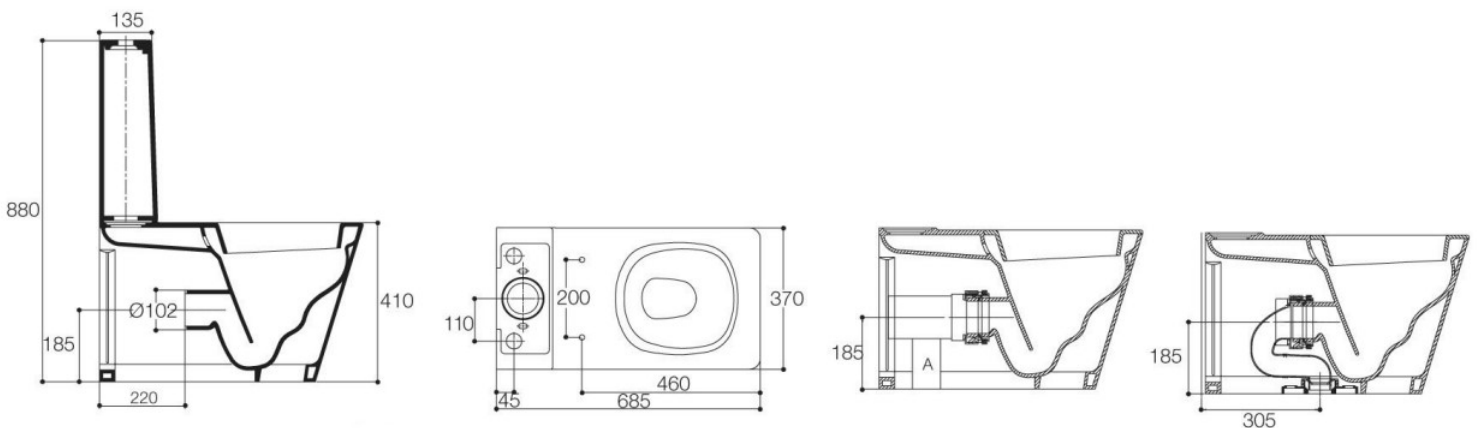

Brand : KOHLER,  
Name : REVE two-piece elongated toilet  
Item Code : K17179T-2-0 – bowl  
K17180T-2-0 – tank  
K17183T-CP-0 – seat and cover

Designer :

Color / Finish: White  
Dimensions : Overall (LxWxH in cm)  
68.5 x 37 x 88cm

**Product info:**

- Powerful vortex flushing: 3 / 6L
- S-trap 305mm

**Add-ons**

- 1 x 54.10600 flexible hose ½ x ½
- 1 x C408681 angle valve ½ x ½
- 1 x B9082GASV1 floor flange

Flushing of pipe must be done before fittings are installed. Failure to do so voids the warranty.