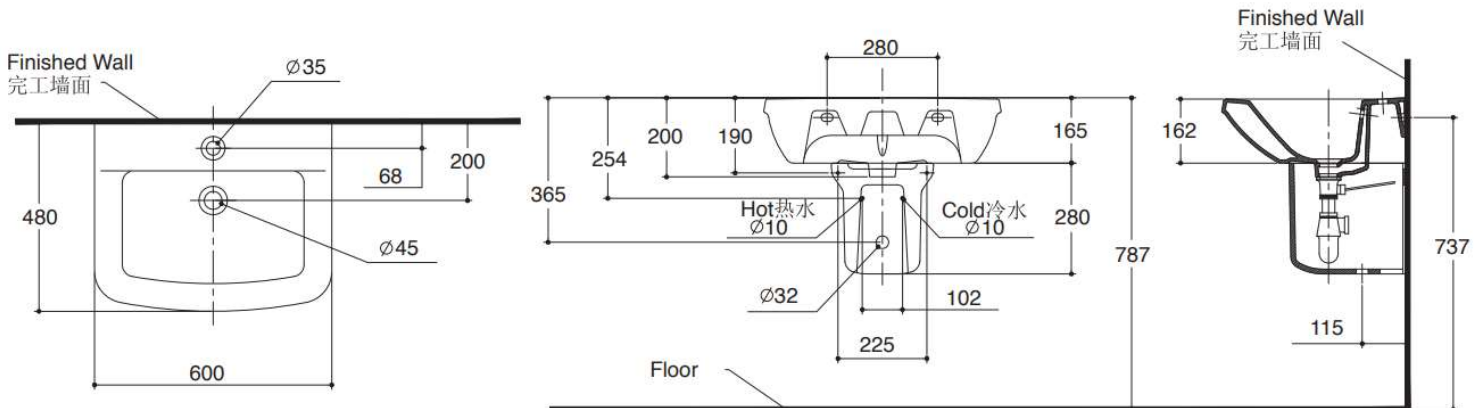

Brand : KOHLER,  
 Name : PANACHE Wall-hung washbasin with half-pedestal  
 Item Code : K17156X-0 lavatory  
 K17154X-0 half pedetal  
 Designer :  
 Color / Finish: White  
 Dimensions : Overall (LxWxH in cm)  
 60 x 48 x 44.5cm

**Product info:**

- Vitreous China
- Installation type: Wall-mount
- 1 tap hole
- With overflow drain

Flushing of pipe must be done before fittings are installed. Failure to do so voids the warranty.

Follow cleaning instructions and avoid using any harmful chemicals.