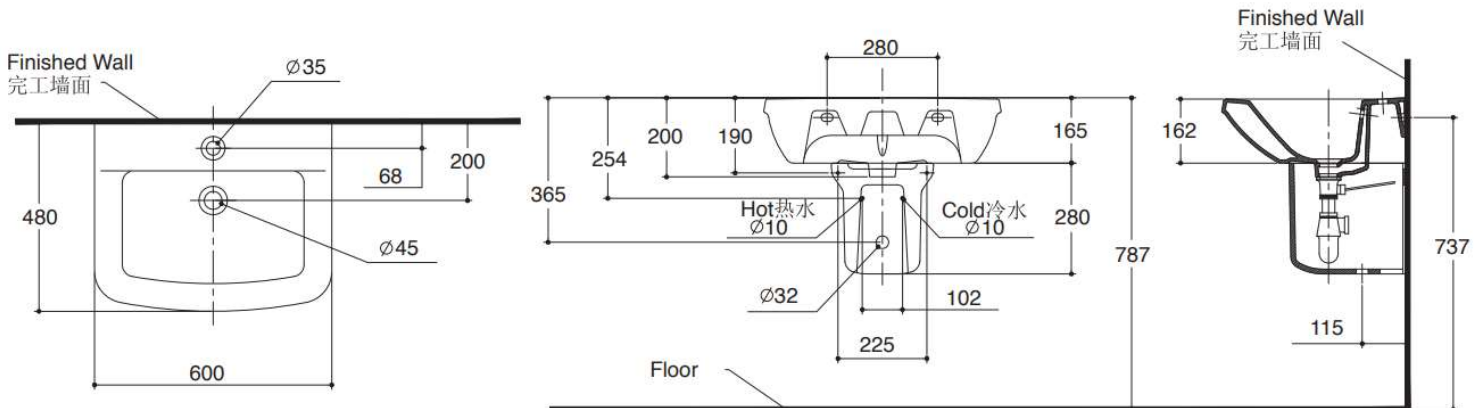

Brand : KOHLER,
 Name : PANACHE Wall-hung washbasin with half-pedestal
 Item Code : K17156X-0 lavatory
 K17154X-0 half pedetal
 Designer :
 Color / Finish: White
 Dimensions : Overall (LxWxH in cm)
 60 x 48 x 44.5cm

Product info:

- Vitreous China
- Installation type: Wall-mount
- 1 tap hole
- With overflow drain

Flushing of pipe must be done before fittings are installed. Failure to do so voids the warranty.

Follow cleaning instructions and avoid using any harmful chemicals.