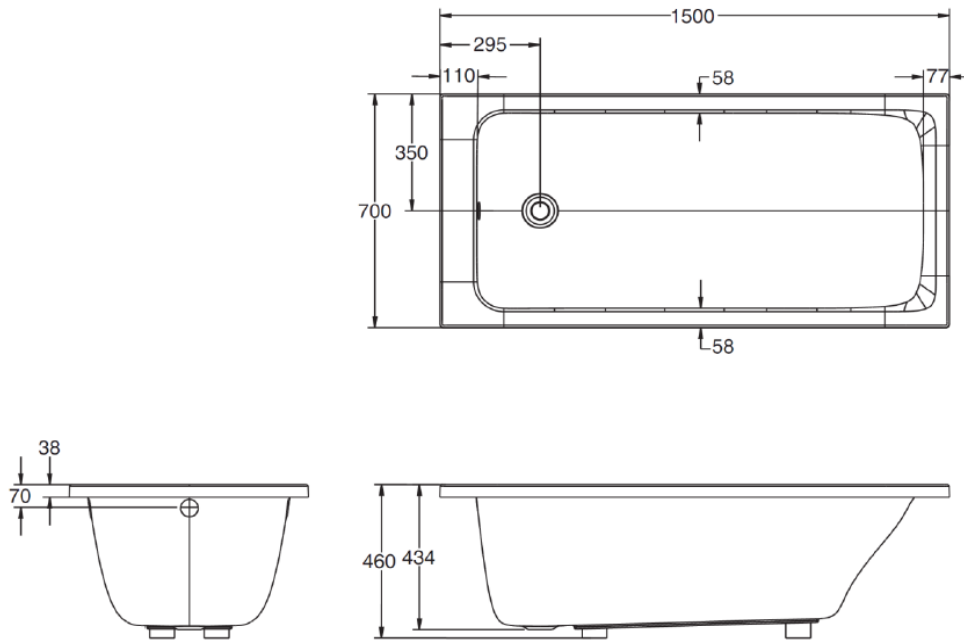

SPECIFICATION SHEET - fixtures

BRAND:	KOHLER®	Product Photo:
ORIGIN:	USA / China	
SERIES:	REACH	
PRODUCT DESCRIPTION:	Drop-in bathtub	
MODEL No.	K15847T-0	
FINISH/COLOUR:	White	
DIMENSIONS:	1500 x 700 x 460mm	
OPTIONAL MATCHING PARTS:	K-17295T-CP Bath waste Drain	

Technical Informations:

REMINDER:	Pipe flushing must be done before faucets are installed. Failure to do so voids the warranty.
	Do not use cleaners containing abrasive cleansers, ammonia, bleach, acids, waxes, alcohol, solvents or other products not recommended for chrome.
	All information is for reference only, installation shall always be based on the actual product delivered.