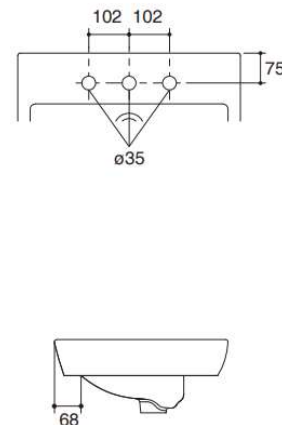

Brand : KOHLER,  
Name : PARLIAMENT vessel lavatory  
Item Code : K14715X-1-0

Designer :

Color / Finish: White  
Dimensions : Overall (LxWxH in cm)  
56.4 x 44.2cm

**Product info:**

- Vitreous China
- Installation type: vessel
- 8-inch center set faucet holes
- With overflow drain

Dimensions are approximate.  
Unit: mm

**K-14715X-1G**

**K-14715X-8G**

Note: The recommended dimension for installation can be adjusted according to user preferences and layout.

Flushing of pipe must be done before fittings are installed. Failure to do so voids the warranty.