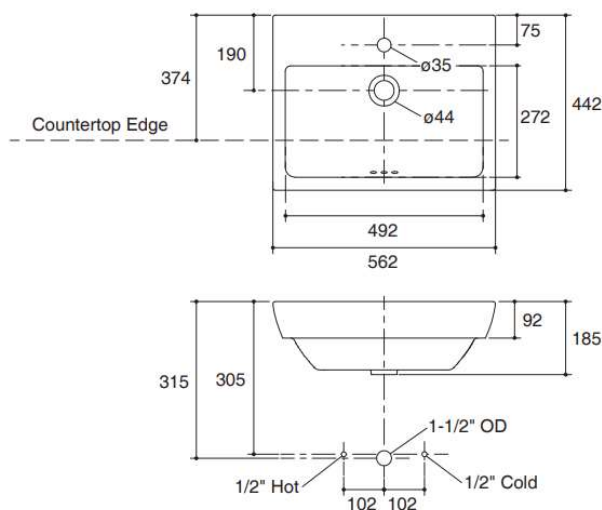

Brand : KOHLER,  
Name : PARLIAMENT vessel lavatory  
Item Code : K14715X-1-0

Designer :

Color / Finish: White  
Dimensions : Overall (LxWxH in cm)  
56.4 x 44.2cm

**Product info:**

- Vitreous China
- Installation type: vessel
- 8-inch center set faucet holes
- With overflow drain

Dimensions are approximate.  
Unit: mm

**K-14715X-1G**

**K-14715X-8G**

Note: The recommended dimension for installation can be adjusted according to user preferences and layout.

Flushing of pipe must be done before fittings are installed. Failure to do so voids the warranty.