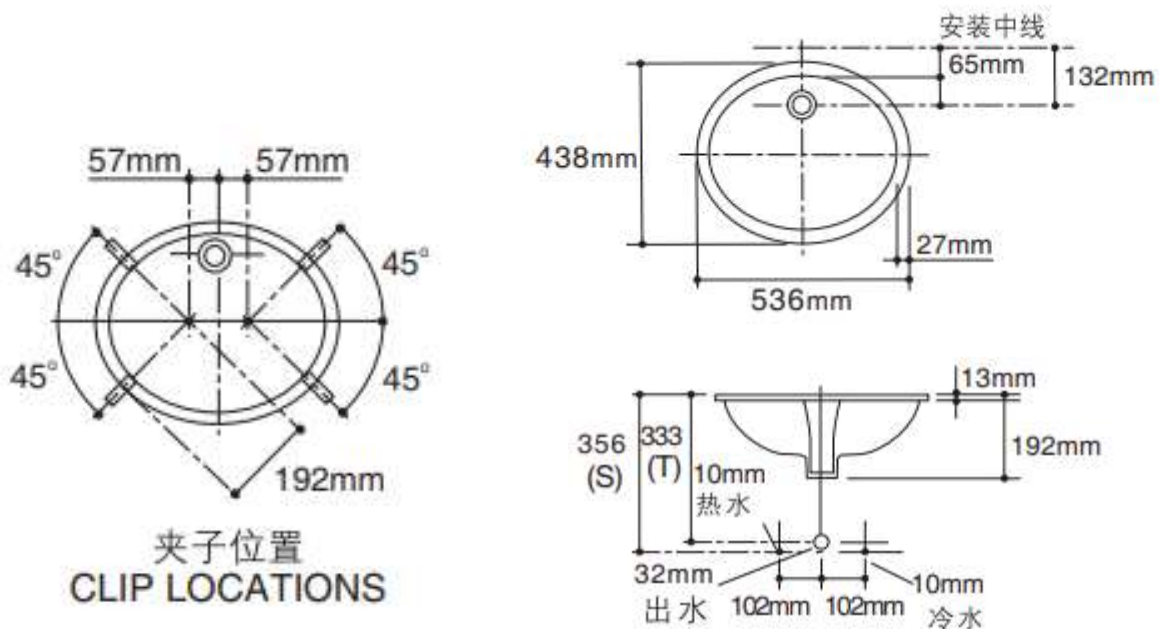

Brand : KOHLER
 Name : LAUREATE, Under-counter Lavatory
 Item Code : K14008T-PK-0

Designer :

Color / Finish: Platinum
 Dimensions : 480x381mm

Product info:

- Vitreous china
- Installation type: Under-counter
- No faucet hole
- With overflow drain
- Dimensions: 480*381 mm