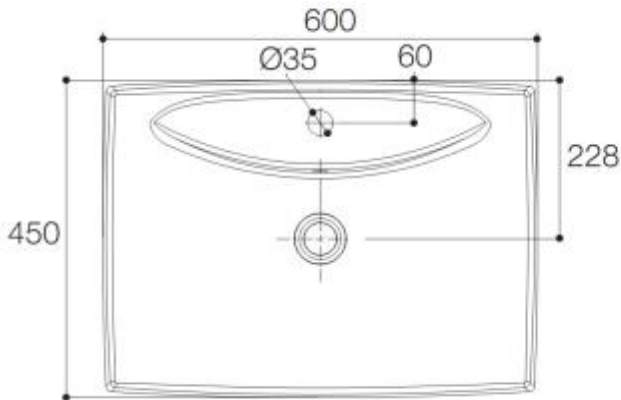

SPECIFICATION SHEET - fixtures

BRAND:	KOHLER®	Product Photo:
ORIGIN:	USA / China	
SERIES:	SELF RIMMING LAVATORIES	
PRODUCT DESCRIPTION:	ESCALE Self Rimming Lavatory with overflow and 1 tap hole	
MODEL No.	K12629T-1-0	
FINISH/COLOUR:	White	
DIMENSIONS:	600 x 450 x 185mm	
OPTIONAL MATCHING PARTS:		

Technical Informations:

REMINDER:	Pipe flushing must be done before faucets are installed. Failure to do so voids the warranty.
	Do not use cleaners containing abrasive cleansers, ammonia, bleach, acids, waxes, alcohol, solvents or other products not recommended for chrome.
	All information is for reference only, installation shall always be based on the actual product delivered.