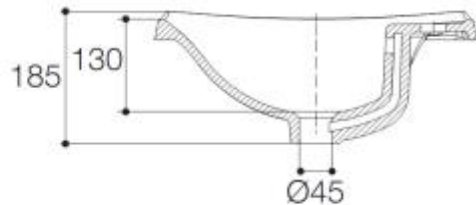

SPECIFICATION SHEET - fixtures

BRAND:	KOHLER®	Product Photo:
ORIGIN:	USA / China	
SERIES:	SELF RIMMING LAVATORIES	
PRODUCT DESCRIPTION:	ESCALE Self Rimming Lavatory with overflow and 1 tap hole	
MODEL No.	K12629T-1-0	
FINISH/COLOUR:	White	
DIMENSIONS:	600 x 450 x 185mm	
OPTIONAL MATCHING PARTS:		

Technical Informations:

REMINDER:	Pipe flushing must be done before faucets are installed. Failure to do so voids the warranty.
	Do not use cleaners containing abrasive cleansers, ammonia, bleach, acids, waxes, alcohol, solvents or other products not recommended for chrome.
	All information is for reference only, installation shall always be based on the actual product delivered.