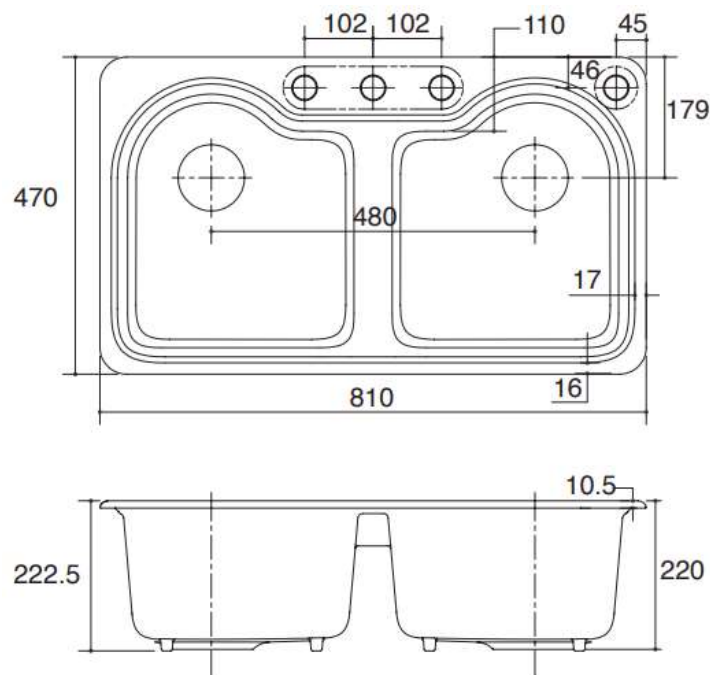

Brand : KOHLER,
 Name : HARTLAND Double-equal self rimming kitchen sink
 Item Code : K11021T-1S-0
 Designer :
 Color / Finish: White
 Dimensions : Overall (LxWxH in cm)
 81 x 47 x 22.2cm

Product info:

- Material: Cast iron
- Installation: Self-rimming
- Strainer and s-trap are included