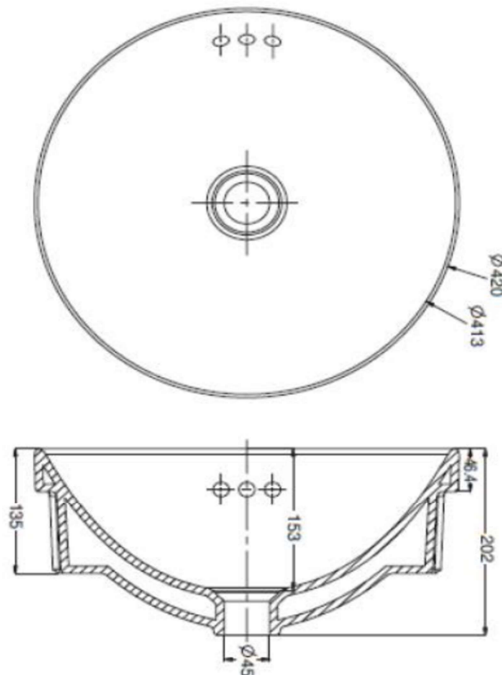

Brand : KOHLER,
Name : CHALICE semi-recessed washbasin
Item Code : K-97013T

Designer :

Color / Finish: White
Dimensions : Overall (LxWxH in cm)
Ø42 x 13.5cm

Product info:

- Vitreous China
- Installation type: semi-recessed
- No tap hole
- With overflow drain