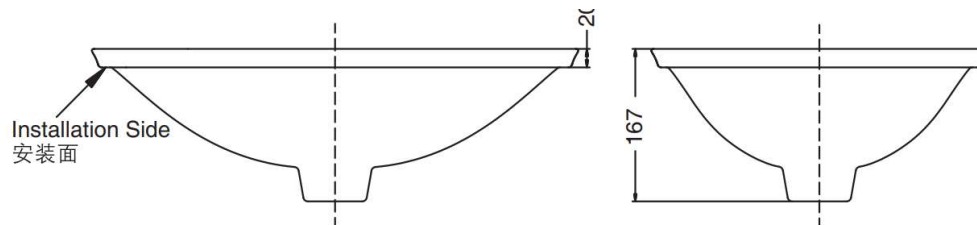

Brand : KOHLER,
Name : CARILLON Rectangular vessel
Item Code : K-96117T

Designer :

Color / Finish: White
Dimensions : Overall (LxWxH in cm)
53.3 x 36.8 x 16.7cm

Product info:

- Vitreous China
- Installation type: Self-rimming
- With overflow drain
- No tap hole