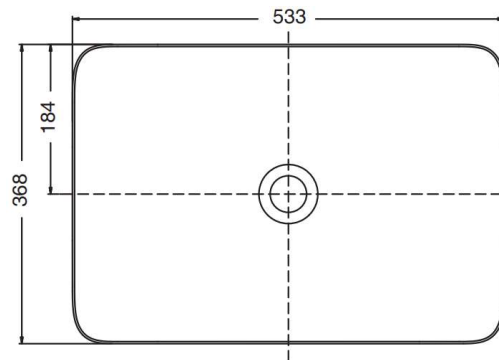

Brand : KOHLER,
Name : CARILLON Rectangular vessel
Item Code : K-96117T

Designer :

Color / Finish: White
Dimensions : Overall (LxWxH in cm)
53.3 x 36.8 x 16.7cm

Product info:

- Vitreous China
- Installation type: Self-rimming
- With overflow drain
- No tap hole