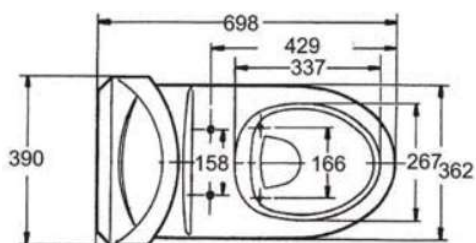

Brand : KOHLER,
 Name : ODEON two-piece toilet
 Item Code : K-8767X – bowl
 K-17689VN – tank
 K-8827X – seat and cover

Designer :

Color / Finish: White
 Dimensions : Overall (LxWxH in cm)
 69.8 x 39 x 77.7cm

Product info:

- Vitreous China
- Two-piece elongated toilet
- Dual flush, 3/6L
- Flush system: Siphonic washdown
- With Quiet close seat and cover
- S-trap 305mm

Add-ons

- 1 x 54.10600 flexible hose ½ x ½
- 1 x C408681 angle valve ½ x ½
- 1 x B9082GASV1 floor flange