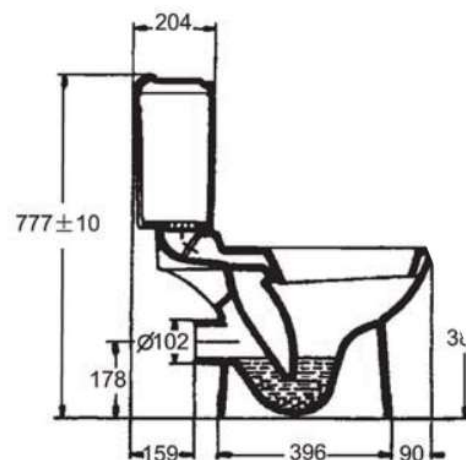

Brand : KOHLER,
 Name : ODEON two-piece toilet
 Item Code : K-8767X – bowl
 K-17689VN – tank
 K-8827X – seat and cover

Designer :

Color / Finish: White
 Dimensions : Overall (LxWxH in cm)
 69.8 x 39 x 77.7cm

Product info:

- Vitreous China
- Two-piece elongated toilet
- Dual flush, 3/6L
- Flush system: Siphonic washdown
- With Quiet close seat and cover
- S-trap 305mm

Add-ons

- 1 x 54.10600 flexible hose ½ x ½
- 1 x C408681 angle valve ½ x ½
- 1 x B9082GASV1 floor flange