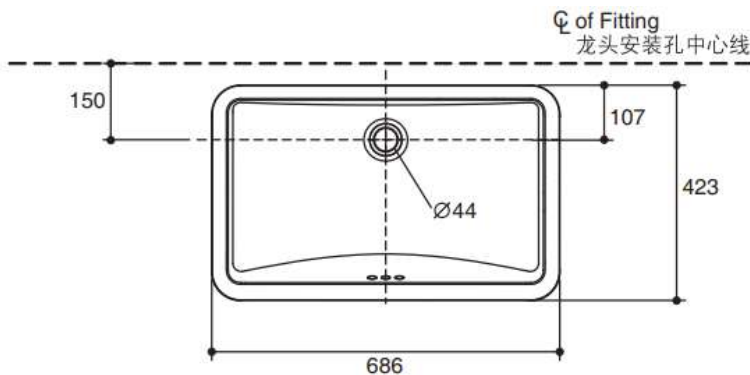

Brand : KOHLER,  
Name : LADENA undercounter basin  
Item Code : K-76509K

Designer :

Color / Finish: White  
Dimensions : Overall (LxWxH in cm)  
62.2 x 35.9cm

Product info:

- Vitreous China
- Installation type: Undercounter
- With overflow drain
- No tap hole