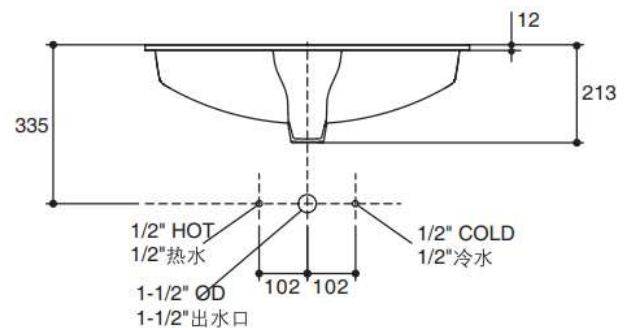

Brand : KOHLER,  
Name : LADENA undercounter basin  
Item Code : K-76509K

Designer :

Color / Finish: White  
Dimensions : Overall (LxWxH in cm)  
62.2 x 35.9cm

Product info:

- Vitreous China
- Installation type: Undercounter
- With overflow drain
- No tap hole