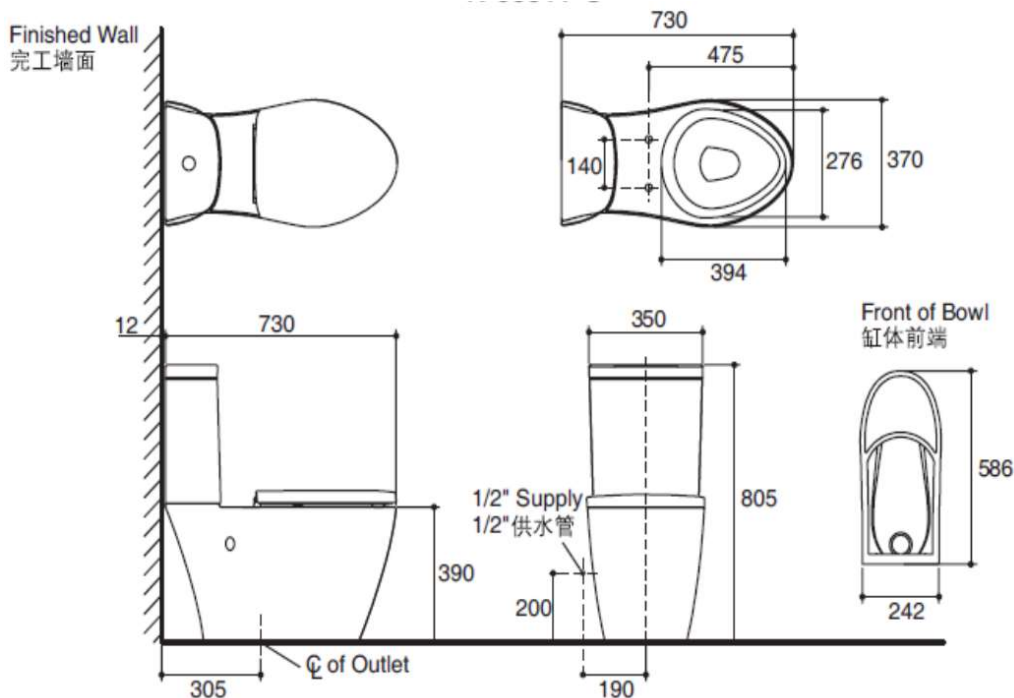

Brand : KOHLER,
 Name : KARESS Two-piece toilet
 Item Code : K5773T-0 – bowl
 K5776T-0 – tank
 K4141T-2P-0 – seat and cover

Designer :

Color / Finish: White
 Dimensions : Overall (LxWxH in cm)
 73 x 80.5 x 37cm

Product info:

- Vitreous China
- Class Five flushing system
- Glazed trapway
- S-trap 305mm

Add-ons:

- 1 x 54.10600 flexible hose ½ x ½
- 1 x C408681 angle valve ½ x ½
- 1 x B9082GASV1 floor flange

Flushing of pipe must be done before fittings are installed. Failure to do so voids the warranty.