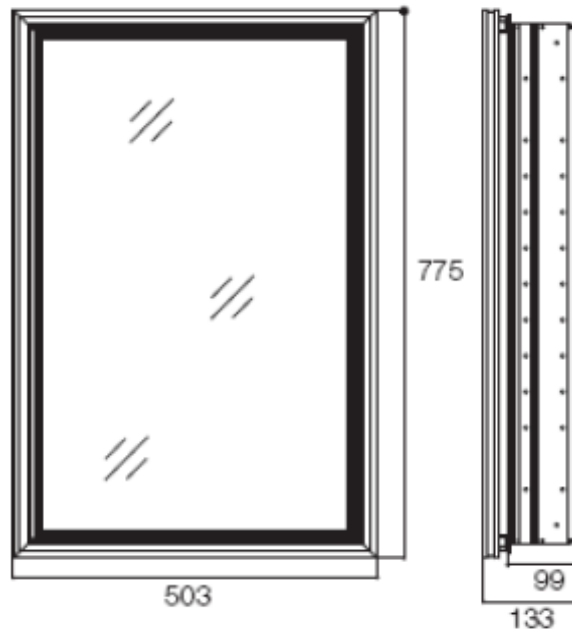

SPECIFICATION SHEET - bathroom accessories

BRAND:	KOHLER®	Product Photo:
ORIGIN:	USA / China	
SERIES:	PL	
PRODUCT DESCRIPTION:	CLASSIC GOLD FRAMED MIRROR CABINET Material: Aluminum Installation: Recessed (Rough-in) 99mm	
MODEL No.	K-13241T-GH	
FINISH/COLOUR:	Classic Gold	
DIMENSIONS:	503mm x 133mm x 775mm	
OPTIONAL MATCHING PARTS:		

Technical Informations:

REMINDER: Do not use cleaners containing abrasive cleansers, ammonia, bleach, acids, waxes, alcohol, solvents or other products not recommended for chrome.
All information is for reference only, installation shall always be based on the actual product delivered.