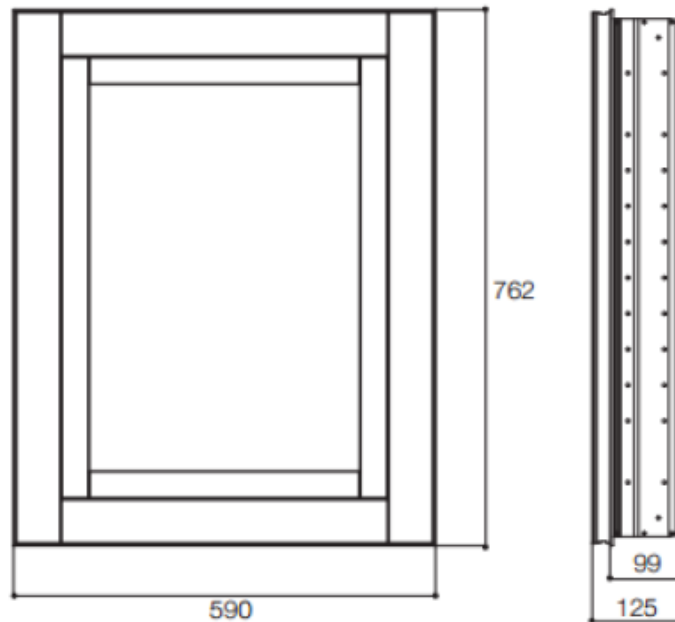

SPECIFICATION SHEET - bathroom accessories

BRAND:	KOHLER®	Product Photo:
ORIGIN:	USA / China	
SERIES:	CANDRE	
PRODUCT DESCRIPTION:	MIRROR FRAME FRAMED MIRROR CABINET WITH DEFOGGER Material: Aluminum alloy, Mirror (Inside and Outside) Installation: Recessed (Rough-in) 99mm Shelves: Adjustable	
MODEL No.	K-13232T-D-GY	
FINISH/COLOUR:	Aluminum	
DIMENSIONS:	590mm x 125mm x 762mm	
OPTIONAL MATCHING PARTS:		

Technical Informations:

REMINDER: Do not use cleaners containing abrasive cleansers, ammonia, bleach, acids, waxes, alcohol, solvents or other products not recommended for chrome.
All information is for reference only, installation shall always be based on the actual product delivered.