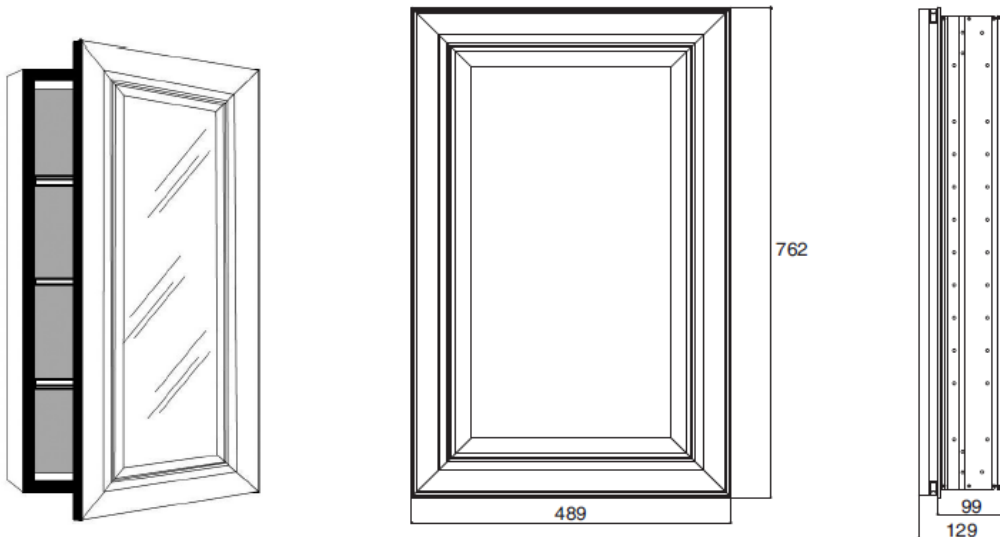

SPECIFICATION SHEET - bathroom accessories

BRAND:	KOHLER®	Product Photo:
ORIGIN:	USA / China	
SERIES:	METALLIQUE	
PRODUCT DESCRIPTION:	FRAMED MIRROR CABINET WITH DEFOGGER Material: Aluminum, Mirror (Inside and Outside) Installation: Recessed (Rough-in) 99mm Glass Shelves: Adjustable	
MODEL No.	K-13073T-D-NBN	
FINISH/COLOUR:	Brushed Nickel	
DIMENSIONS:	489mm x 129mm x 762mm	
OPTIONAL MATCHING PARTS:		

Technical Informations:

REMINDER: Do not use cleaners containing abrasive cleansers, ammonia, bleach, acids, waxes, alcohol, solvents or other products not recommended for chrome.

All information is for reference only, installation shall always be based on the actual product delivered.