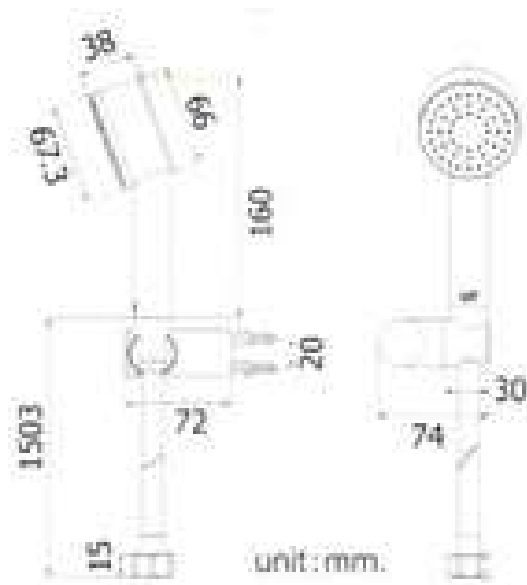

Brand : VRH, Thailand
Name : Hand shower set
Item Code : FC14CJZ
Designer :
Color / Finish: Stainless steel
Dimensions : Overall (LxWxH in cm)

Product info:

- Hand shower, hose and shower holder

Flushing of pipe must be done before fittings are installed. Failure to do so voids the warranty.