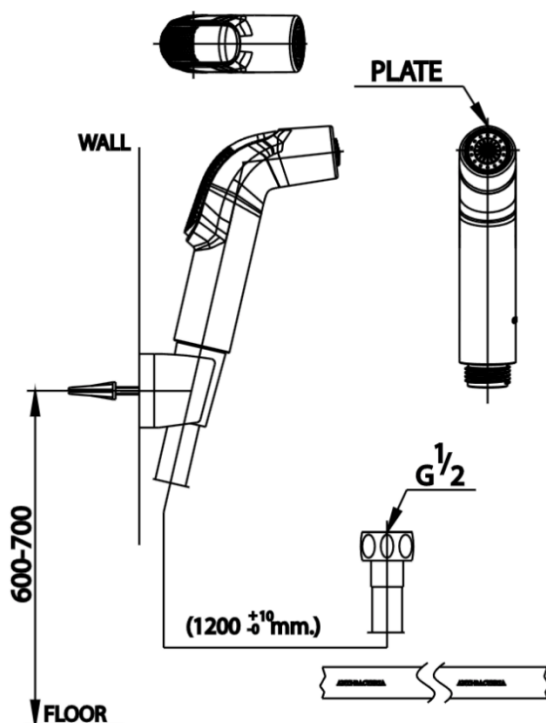

Brand : COTTO, Thailand
 Name : Bidet handspray set ABS white
 Item Code : CT993NH#WH(HM)
 Designer :
 Color / Finish: ABS White
 Dimensions : (See data drawing below for dimensions)

Product info:

- Shower head made from strong ABS plastic
- Bacteria protection content