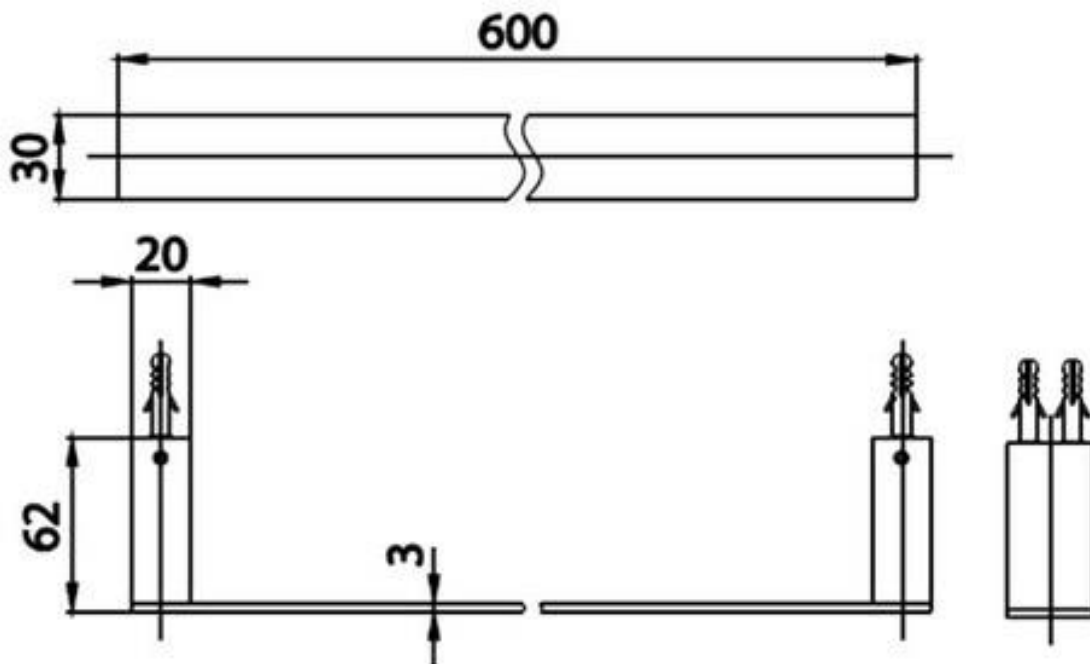

Brand : COTTO, Thailand
Name : Edge towel bar
Item Code : CT0275#BL(HM)

Designer :

Color / Finish: Matt Black
Dimensions : 600 x 30 mm

Product info:

- Towel Bar

Flushing of pipe must be done before fittings are installed. Failure to do so voids the warranty.