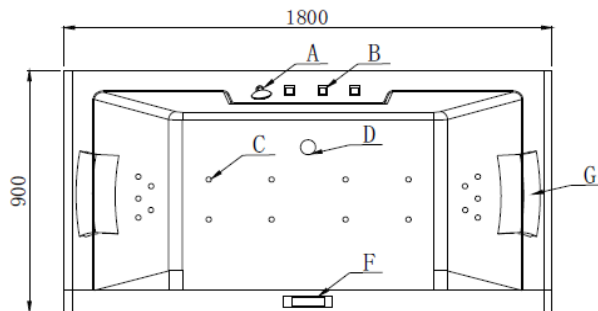

SPECIFICATION SHEET - bathtubs

BRAND:	EAGO	Product Photo:
ORIGIN:	China	
SERIES:	ACRYLIC MASSAGE BATHTUBS	
PRODUCT DESCRIPTION:	Whirlpool bathtub for 2 persons with radio, chromatic lights with mixer & handshower and pillow	
MODEL No.	AM196JDTS-1Z	
FINISH/COLOUR:	Acrylic White	
DIMENSIONS:	1800 x 900 x 630mm	
OPTIONAL MATCHING PARTS:		

Technical Informations:

REMINDER:	Pipe flushing must be done before faucets are installed. Failure to do so voids the warranty.
	Do not use cleaners containing abrasive cleansers, ammonia, bleach, acids, waxes, alcohol, solvents or other products not recommended for chrome.
	All information is for reference only, installation shall always be based on the actual product delivered.