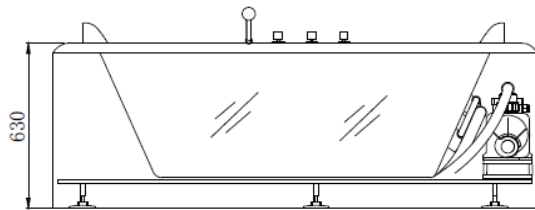

SPECIFICATION SHEET - bathtubs

BRAND:	EAGO	Product Photo:
ORIGIN:	China	
SERIES:	ACRYLIC MASSAGE BATHTUBS	
PRODUCT DESCRIPTION:	Whirlpool bathtub for 2 persons with radio, chromatic lights with mixer & handshower and pillow	
MODEL No.	AM196JDTS-1Z	
FINISH/COLOUR:	Acrylic White	
DIMENSIONS:	1800 x 900 x 630mm	
OPTIONAL MATCHING PARTS:		

Technical Informations:

REMINDER:	Pipe flushing must be done before faucets are installed. Failure to do so voids the warranty.
	Do not use cleaners containing abrasive cleansers, ammonia, bleach, acids, waxes, alcohol, solvents or other products not recommended for chrome.
	All information is for reference only, installation shall always be based on the actual product delivered.