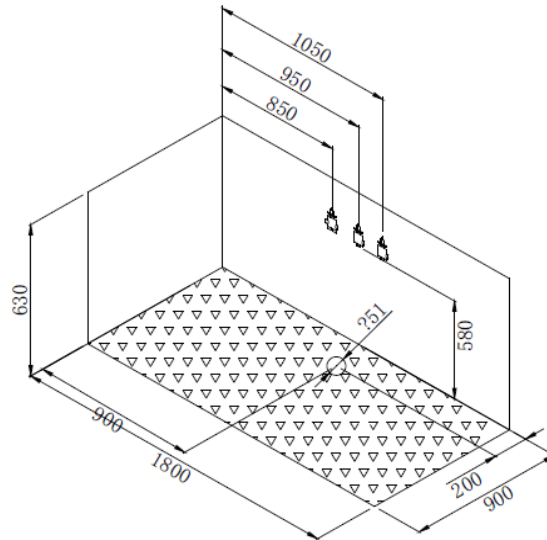

SPECIFICATION SHEET - bathtubs

BRAND:	EAGO	Product Photo:
ORIGIN:	China	
SERIES:	ACRYLIC MASSAGE BATHTUBS	
PRODUCT DESCRIPTION:	Whirlpool bathtub for 2 persons with radio, chromatic lights with mixer & handshower and pillow	
MODEL No.	AM196JDTS-1Z	
FINISH/COLOUR:	Acrylic White	
DIMENSIONS:	1800 x 900 x 630mm	
OPTIONAL MATCHING PARTS:		

Technical Informations:

REMINDER:	Pipe flushing must be done before faucets are installed. Failure to do so voids the warranty.
	Do not use cleaners containing abrasive cleansers, ammonia, bleach, acids, waxes, alcohol, solvents or other products not recommended for chrome.
	All information is for reference only, installation shall always be based on the actual product delivered.