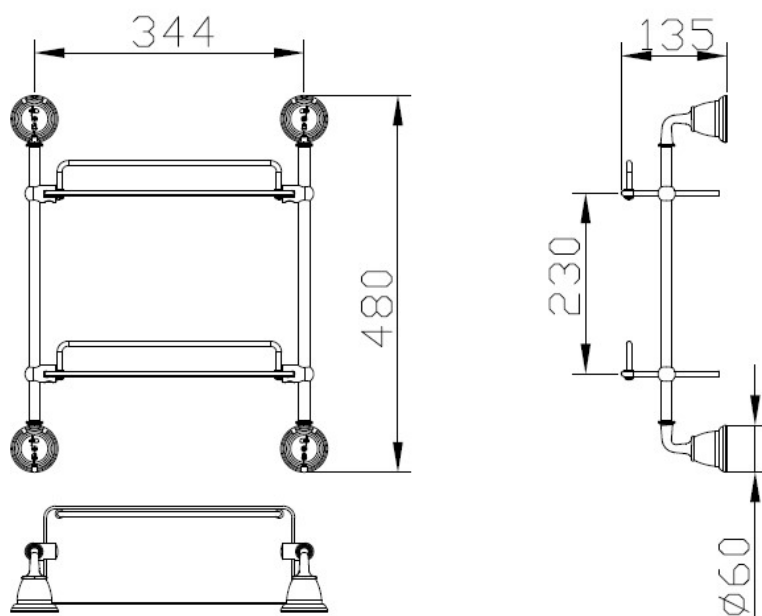

Brand : CAE, China
Name : Double glass shelf

Item Code : 9520T04081

Color / Finish:
Dimensions : 344x480mm

Product info:

- Double glass shelf

Flushing of pipe must be done before fittings are installed. Failure to do so voids the warranty.