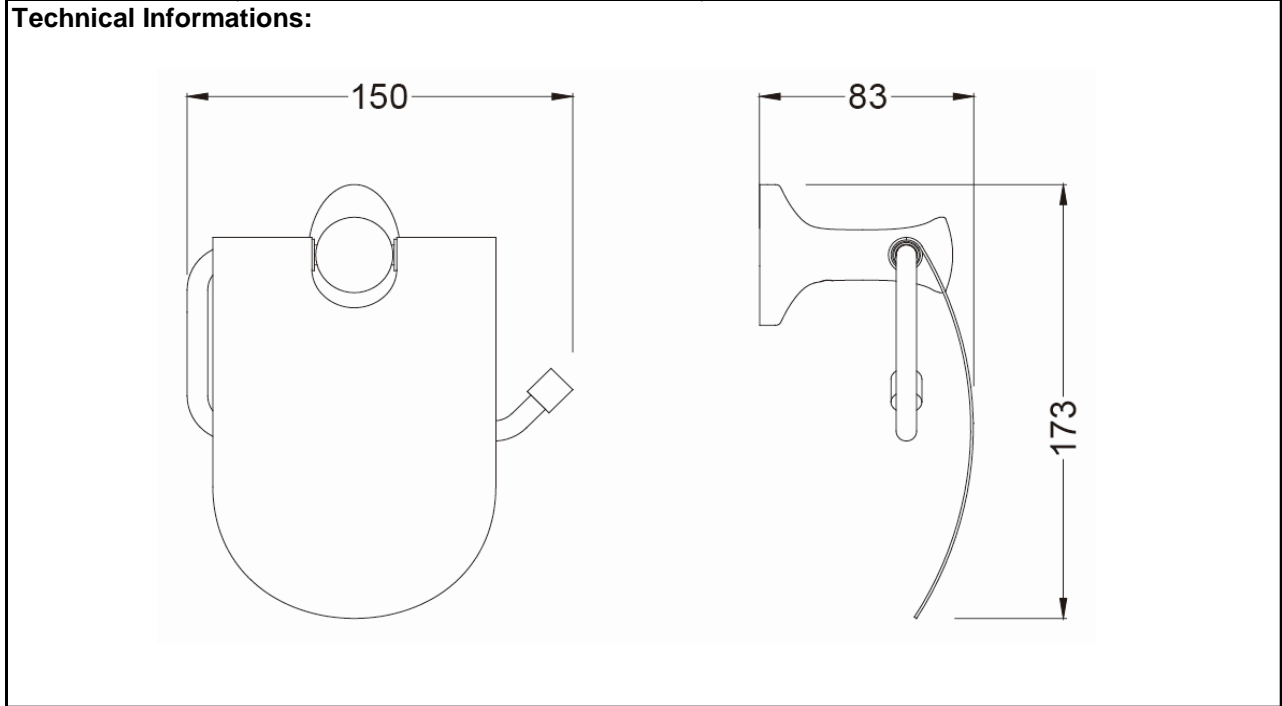

SPECIFICATION SHEET

BRAND:		Product Photo: 
ORIGIN:	China	
SERIES:	LEAF	
PRODUCT DESCRIPTION:	Roll Holder with lid	
MODEL No.	7032026	
FINISH/COLOUR:	Chrome plated	
DIMENSIONS:	83mm x 150mm x 173mm	
OPTIONAL MATCHING PARTS:		