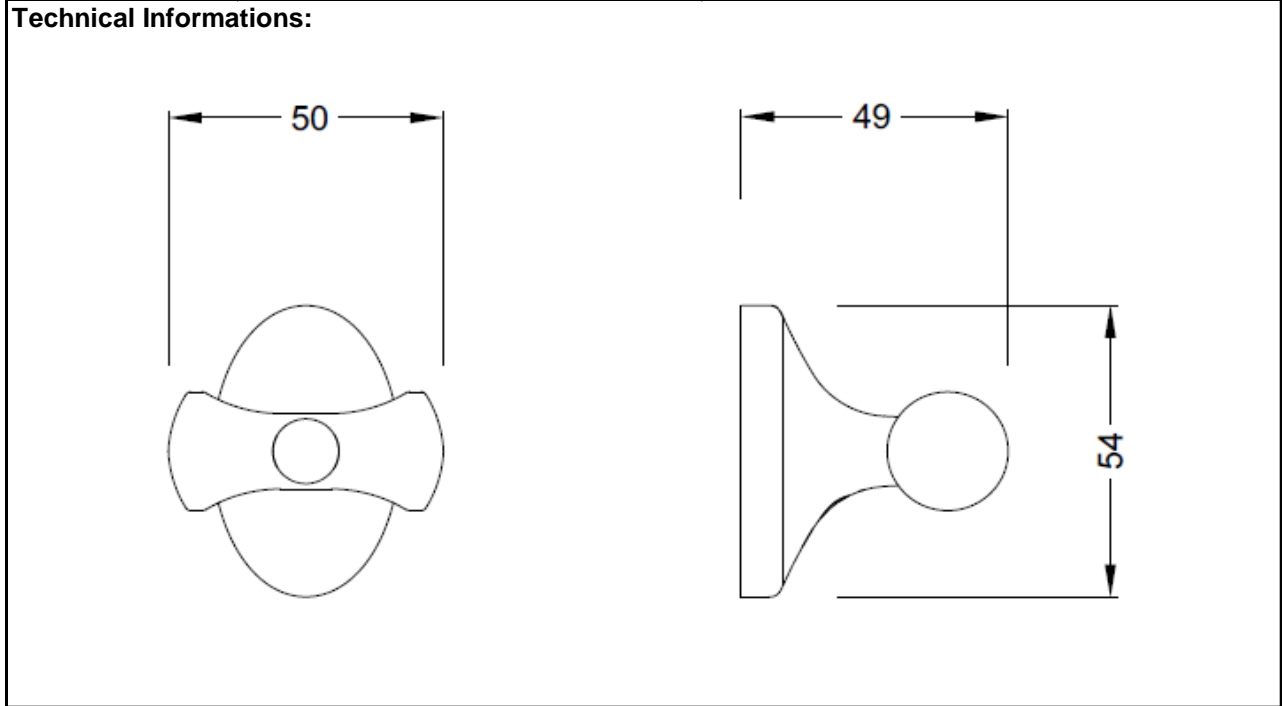

**SPECIFICATION SHEET**

<b>BRAND:</b>		<b>Product Photo:</b>  
<b>ORIGIN:</b>	China	
<b>SERIES:</b>	<b>LEAF</b>	
<b>PRODUCT DESCRIPTION:</b>	Double Hook	
<b>MODEL No.</b>	7032002	
<b>FINISH/COLOUR:</b>	Chrome plated	
<b>DIMENSIONS:</b>	49mm x 50mm x 54mm	
<b>OPTIONAL MATCHING PARTS:</b>		