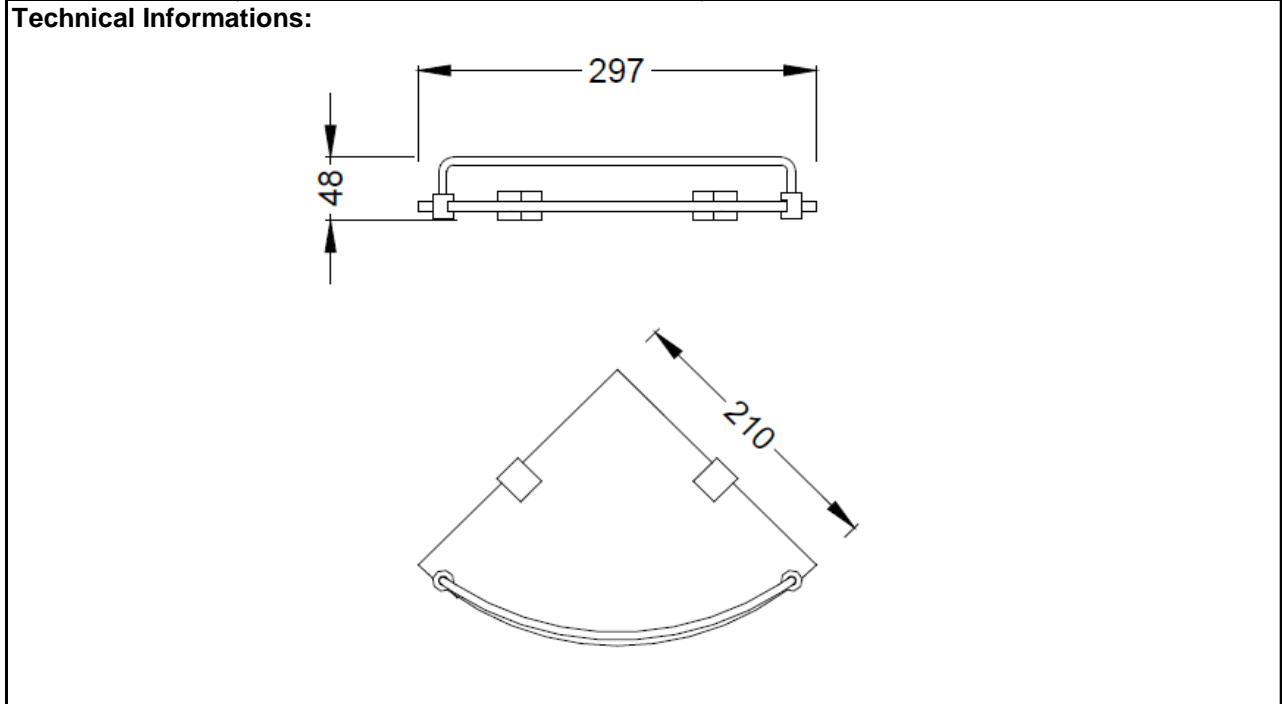

SPECIFICATION SHEET

BRAND:		Product Photo: 
ORIGIN:	China	
SERIES:	REMBRANDT	
PRODUCT DESCRIPTION:	Glass corner shelf	
MODEL No.	7004048	
FINISH/COLOUR:	Chrome plated	
DIMENSIONS:	210mm L x 297mm W x 48mm H	
OPTIONAL MATCHING PARTS:		