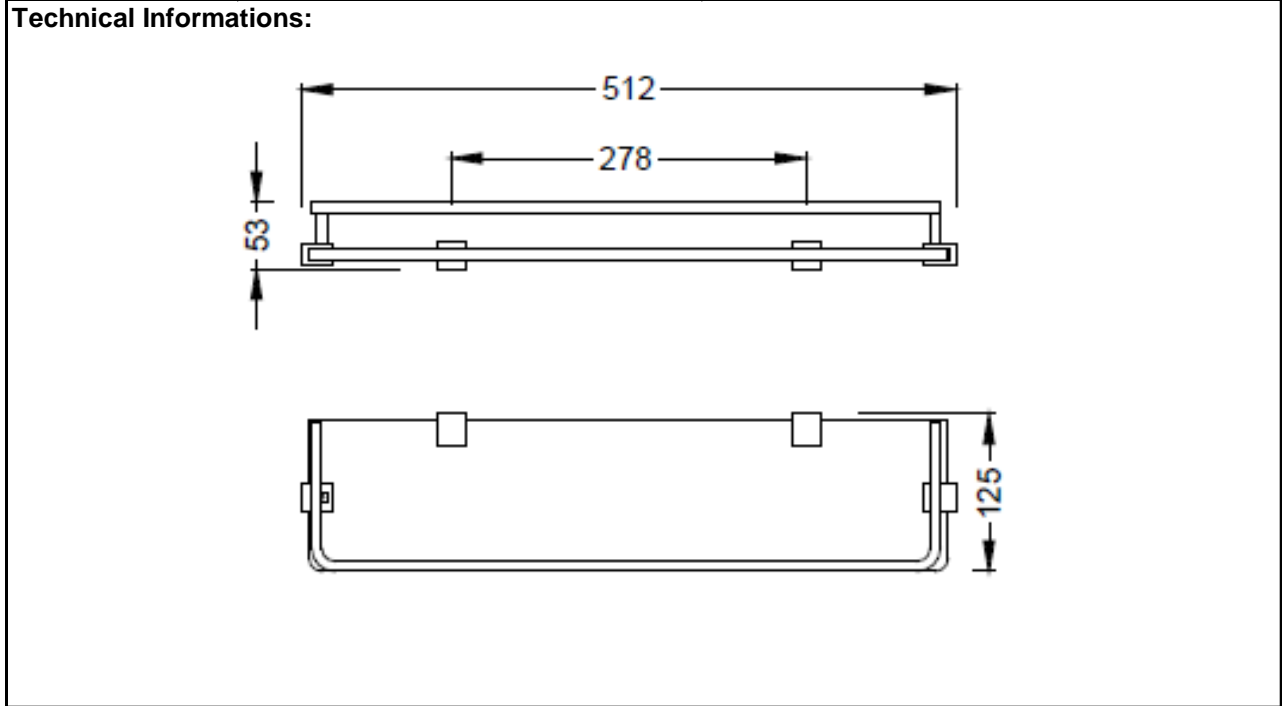

**SPECIFICATION SHEET**

<b>BRAND:</b>		<b>Product Photo:</b>  
<b>ORIGIN:</b>	China	
<b>SERIES:</b>	REMBRANDT	
<b>PRODUCT DESCRIPTION:</b>	Glass shelf with rail	
<b>MODEL No.</b>	7004045	
<b>FINISH/COLOUR:</b>	Chrome plated	
<b>DIMENSIONS:</b>	125mm L x 512mm W x 53mm H	
<b>OPTIONAL MATCHING PARTS:</b>		