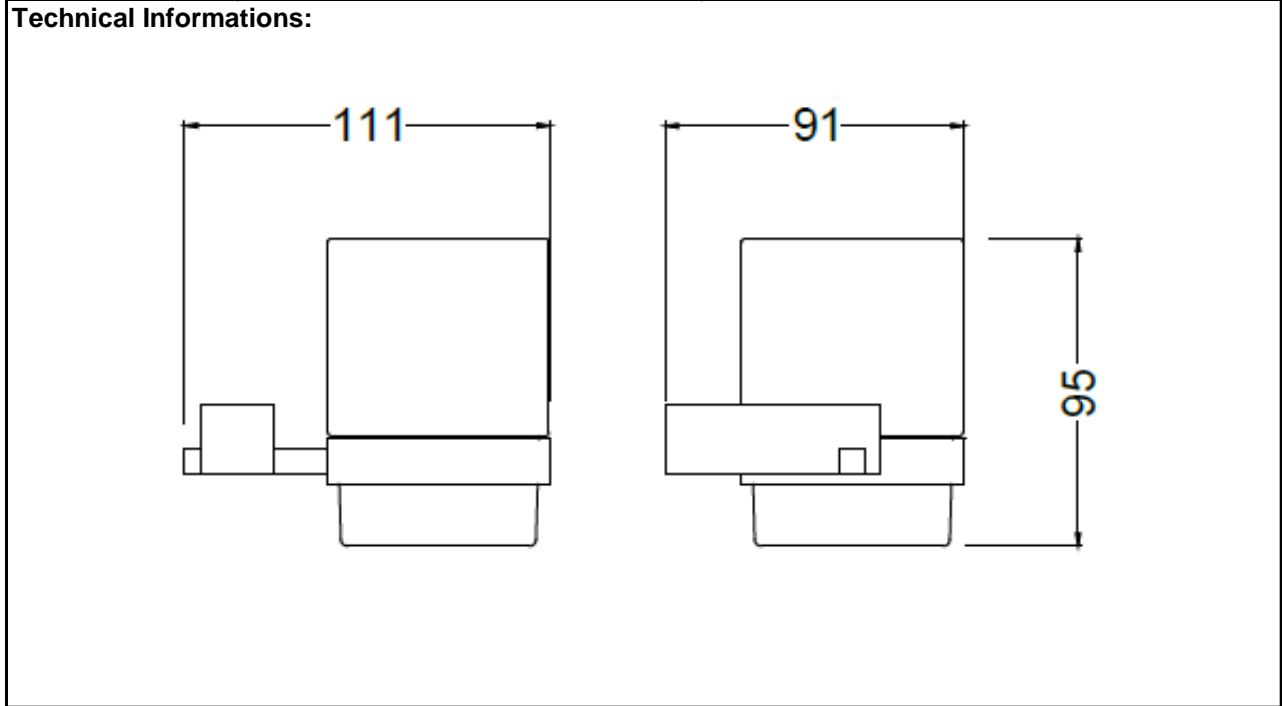

SPECIFICATION SHEET

BRAND:		Product Photo: 
ORIGIN:	China	
SERIES:	REMBRANDT	
PRODUCT DESCRIPTION:	Glass holder	
MODEL No.	7004010	
FINISH/COLOUR:	Chrome plated	
DIMENSIONS:	111mm L x 91mm W x 95mm H	
OPTIONAL MATCHING PARTS:		