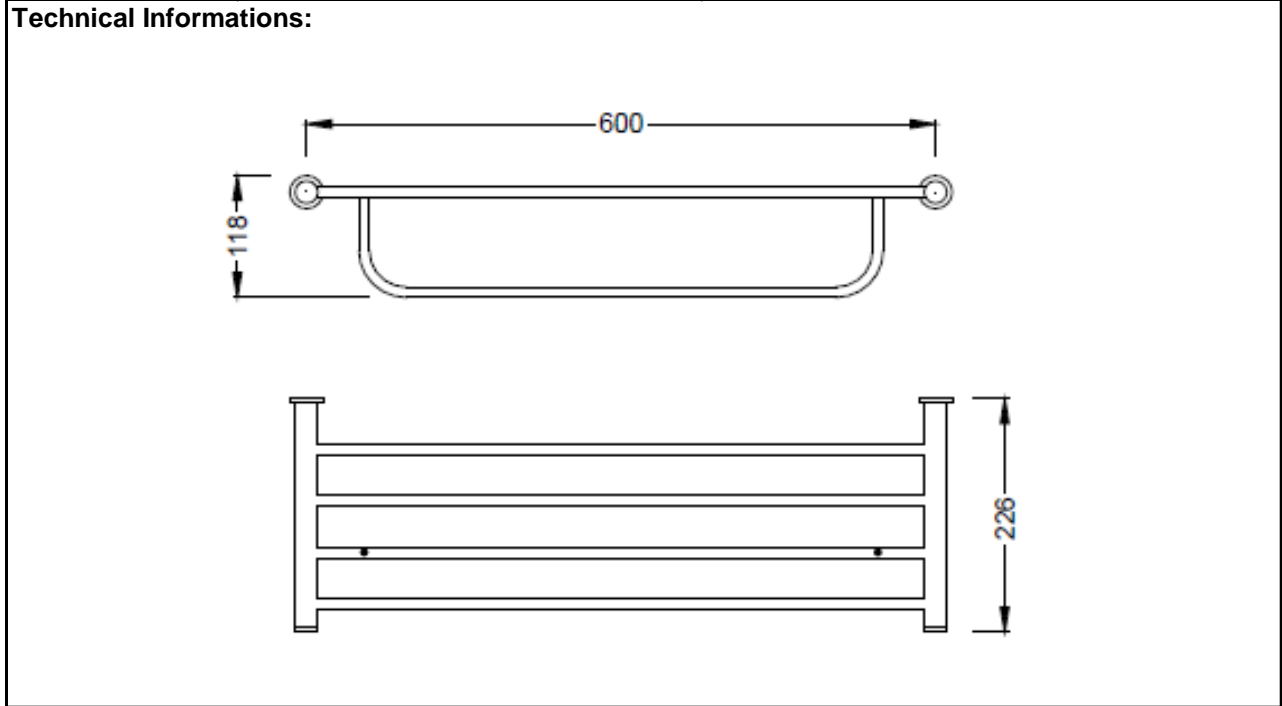

SPECIFICATION SHEET

BRAND:		Product Photo: 
ORIGIN:	China	
SERIES:	RENOIR	
PRODUCT DESCRIPTION:	Towel rack with extra bar	
MODEL No.	7002042	
FINISH/COLOUR:	Chrome plated	
DIMENSIONS:	226mm L x 600mm W x 118mm H	
OPTIONAL MATCHING PARTS:		