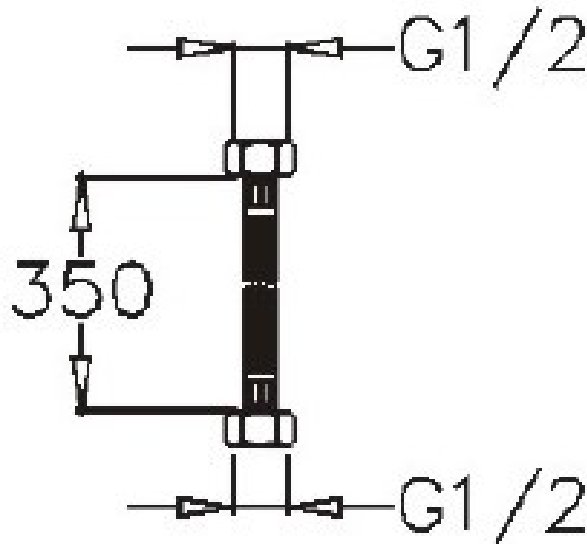

Brand : CAE, Canada
Name : Accessories, Flexible supply hose
Item Code : 54.10600
Designer :
Color / Finish: Chrome plated
Dimensions : 1/2 x 1/2 x 14"

Product info:

- Flexible supply hose 1/2"x1/2"x14"