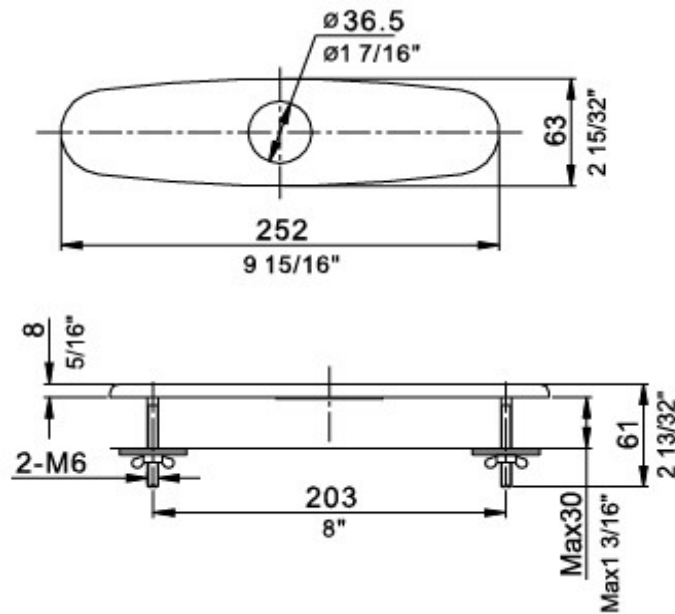

Brand : CAE, Canada
Name : Accessories, Cover plate
Item Code : 51.13001
Designer :
Color / Finish: Chrome plated
Dimensions : 252mm x 63mm x 8mm thickness

Product info:

- Cover plate 8"

Flushing of pipe must be done before fittings are installed. Failure to do so voids the warranty.