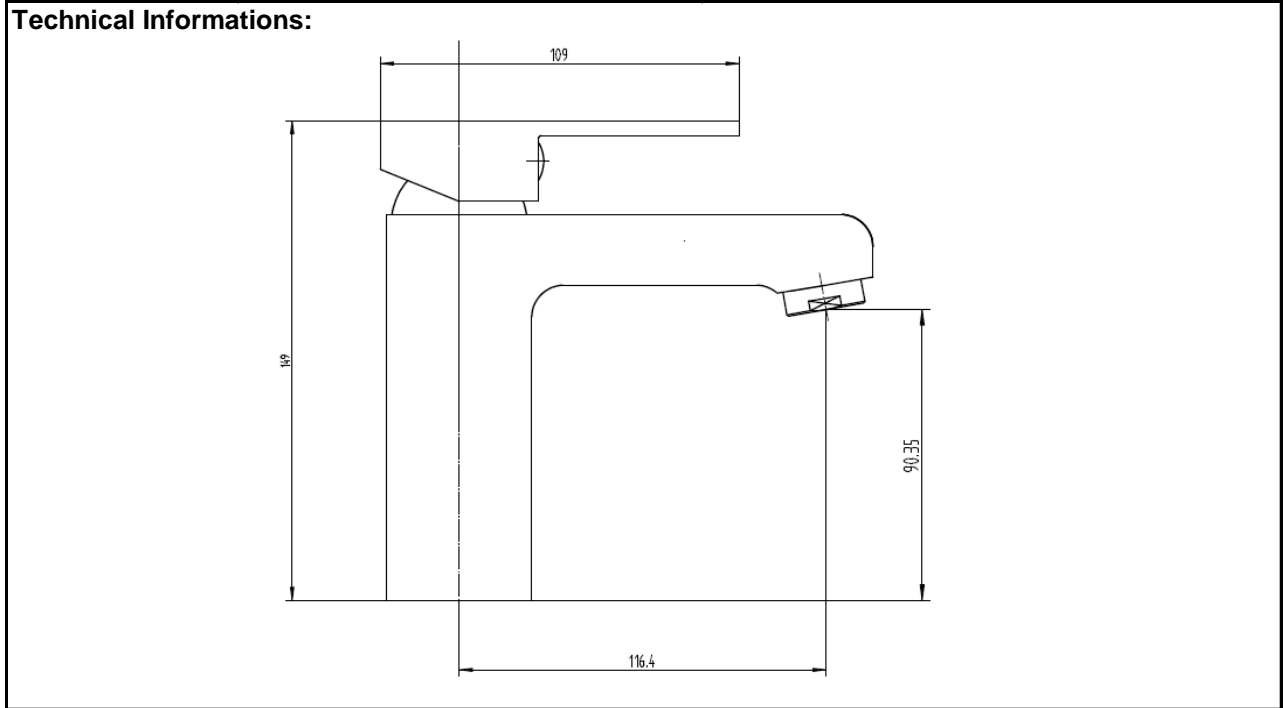

SPECIFICATION SHEET - fittings

BRAND:		Product Photo: 
ORIGIN:	China	
SERIES:		
PRODUCT DESCRIPTION:	Basin mixer with pull type pop up	
MODEL No.	3102CR	
FINISH/COLOUR:	Chrome-plated	
DIMENSIONS:	149.56mm L x 149mm H 116.4mm spout projection	
OPTIONAL MATCHING PARTS:	½ x 3/8 angle valves (2pcs)	