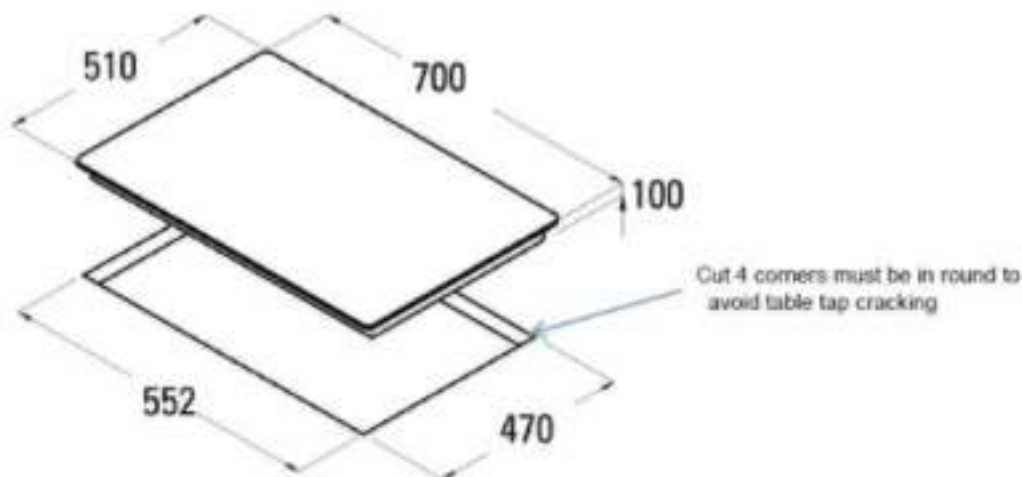

Product info:

- 5 gas burners: 1 auxiliary 1kW, 2 semi-fast 1.75kW, 1 triple ring 3.5kW, 1 fast 3kW
- automatic ignition
- flame failure gas cut off safety system
- cast iron Grids/burners
- gas inlet position: rear right
- LPG nozzles included in the box

Voltage: 220V / 50-60 Hz
Power: 2500W
Phase: single+grounding