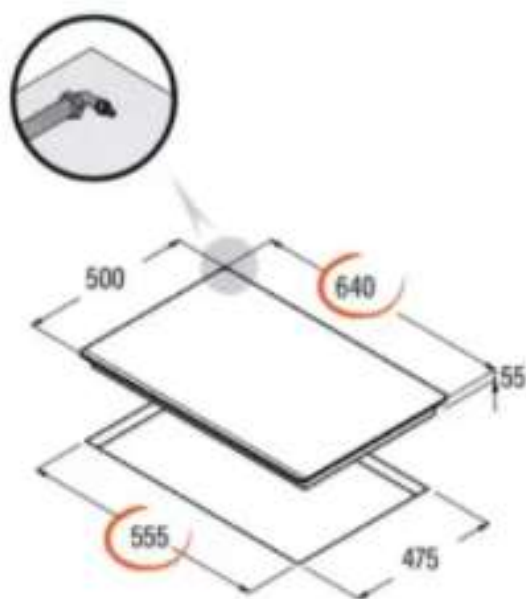

Brand : CATA, China
Name : Gas Glass Hob
Item Code : 0804.1500

Designer :

Color / Finish: Glass/ Black Finish
Dimensions : 600 x 510mm

Product info:

- gas hob glass
- 600 x 510mm black finish
- cast iron grids
- auto ignition
- safety valve