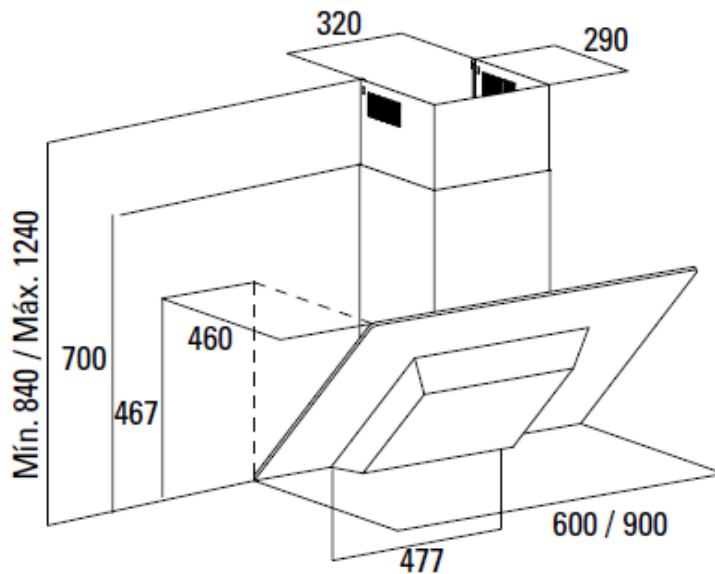

SPECIFICATION SHEET - appliances

BRAND:		Product Photo:
ORIGIN:	SPAIN	
SERIES:	VENERE 900GBX	
PRODUCT DESCRIPTION:	Decorative Wall hood s/s glass • electronic control panel • 3 speeds, BT2 x 95W silent motor • 820 m3/h maximum extraction capacity • 2 x 50w halogens	
MODEL No.	0209.0206	
FINISH/COLOUR:	Finish stainless steel	
DIMENSIONS:	900 x 477mm	
OPTIONAL MATCHING PARTS:		

Technical Informations:
Voltage: 220V / 50~60 Hz
Power:
Phase: single+grounding

REMINDER: Do not use cleaners containing abrasive cleansers, ammonia, bleach, acids, waxes, alcohol, solvents or other products not recommended for chrome.
All information is for reference only, installation shall always be based on the actual product delivered.