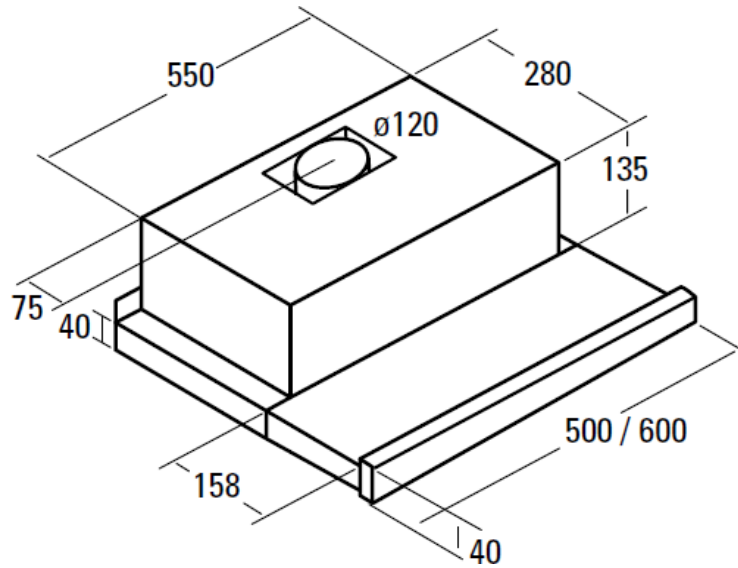

SPECIFICATION SHEET - appliances

BRAND:	cata	Product Photo:
ORIGIN:	SPAIN	
SERIES:	TF5260X	
PRODUCT DESCRIPTION:	Traditional hood inox • with pull out mechanical push button control • 320m3/h maximum extraction capacity • 3 speeds, 2 x 90w motor • 2 x 40w lighting	
MODEL No.	0203.4305	
FINISH/COLOUR:	Finish stainless steel	
DIMENSIONS:	600 x 438mm	
OPTIONAL MATCHING PARTS:		

Technical Informations:

Voltage: 220V / 50~60 Hz
Power:
Phase: single+grounding

REMINDER:

Do not use cleaners containing abrasive cleansers, ammonia, bleach, acids, waxes, alcohol, solvents or other products not recommended for chrome.

All information is for reference only, installation shall always be based on the actual product delivered.