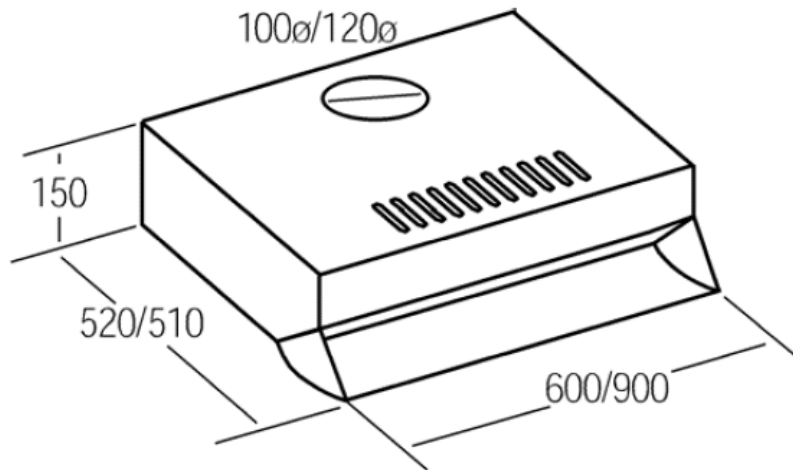

SPECIFICATION SHEET - appliances

BRAND:		Product Photo:
ORIGIN:	SPAIN	
SERIES:	F2060	
PRODUCT DESCRIPTION:	Traditional hood inox • 1 x 40w lighting • 3 speeds, shielded motor system • 1 motor, 200m3/h maximum extraction capacity	
MODEL No.	0201.1347	
FINISH/COLOUR:	Finish stainless steel	
DIMENSIONS:	520 x 600mm	
OPTIONAL MATCHING PARTS:		

Technical Informations:
Voltage: 220V / 50~60 Hz
Power:
Phase: single+grounding

REMINDER: Do not use cleaners containing abrasive cleansers, ammonia, bleach, acids, waxes, alcohol, solvents or other products not recommended for chrome.
All information is for reference only, installation shall always be based on the actual product delivered.